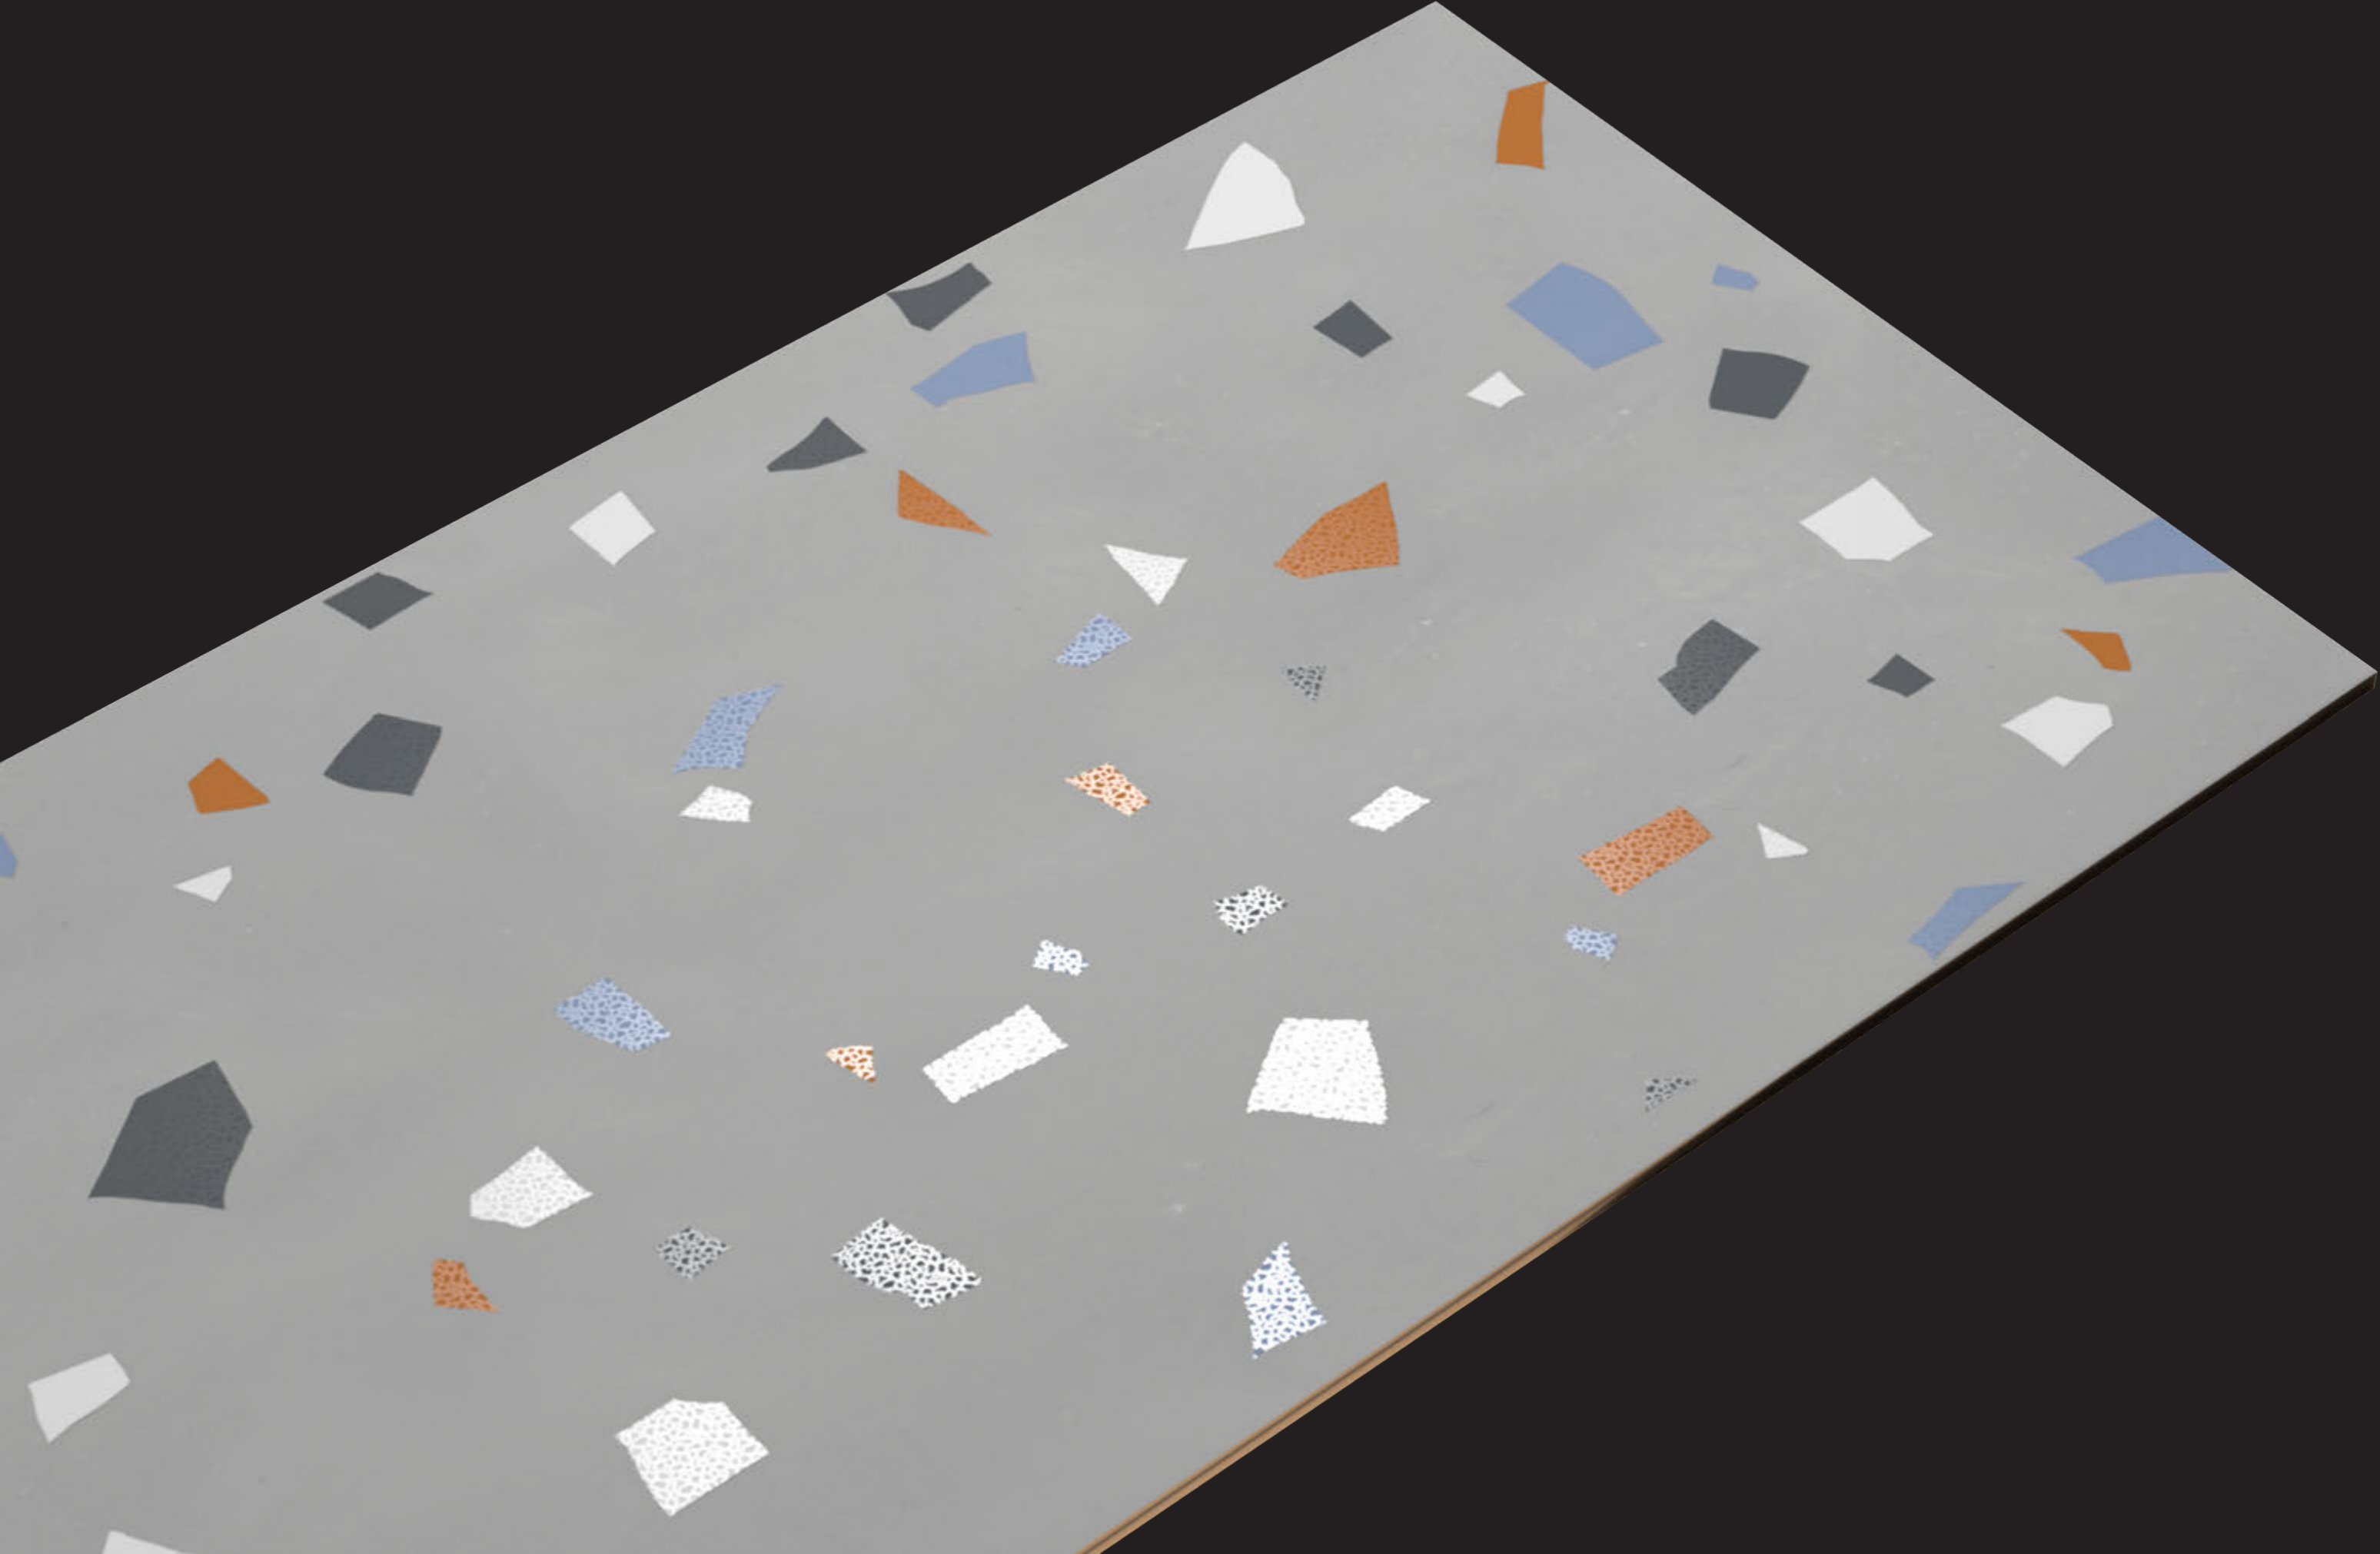

IMPACT
RESISTANT

WATER
RESISTANT

RESISTANT
TO BENDING

Here are a few of the main features that make these tiles a practical yet versatile stylish option.

Richard Meier
WRIGHT

NUANCE GREY

NUANCE GREY

SIZE : 600X1200 MM
FINISH : MATT
EFFECT : CARVING