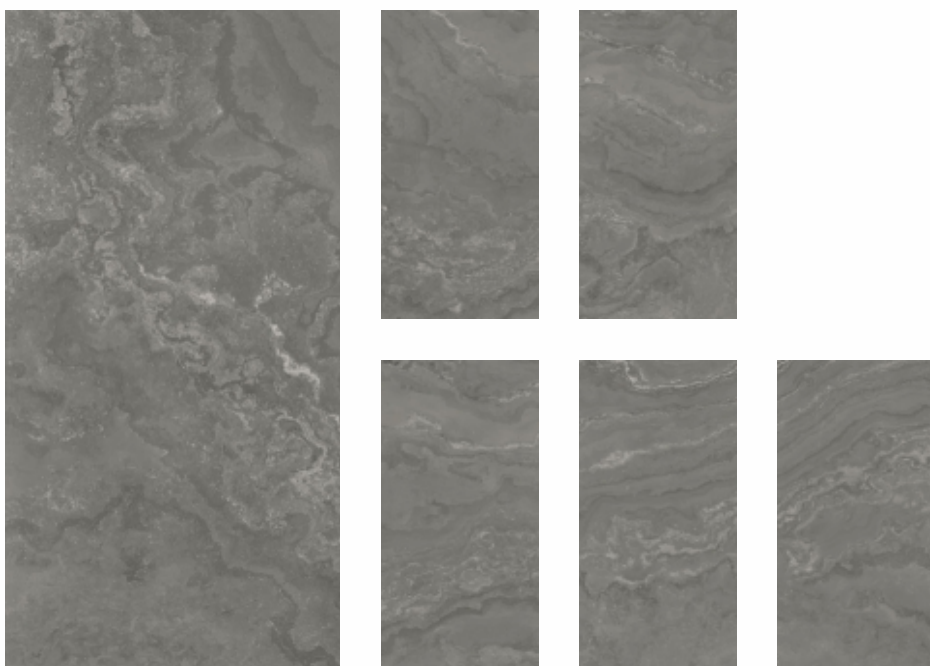

Carmel Grey