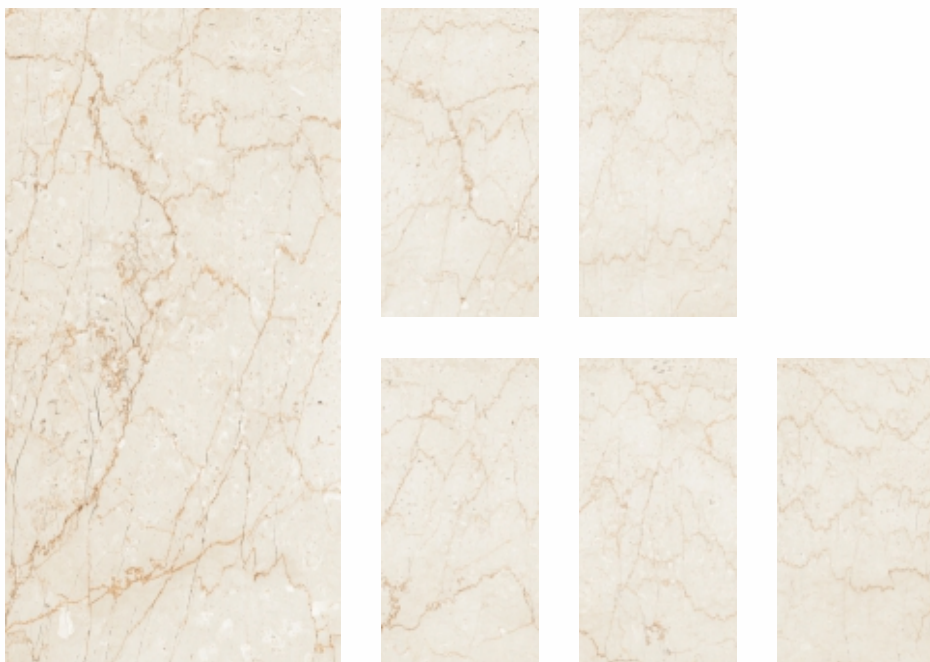

CARVING

600X1200MM · 5MM

Byron Bottochino