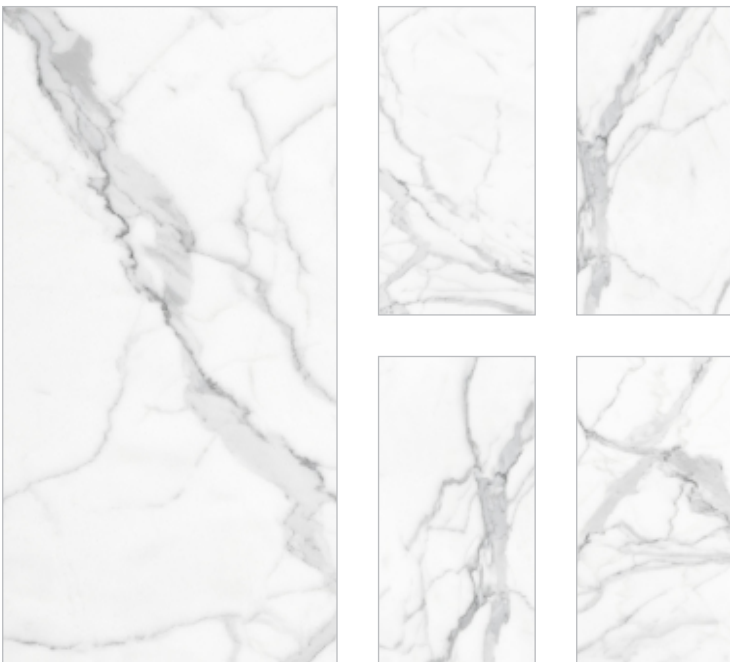

Royal Statuario