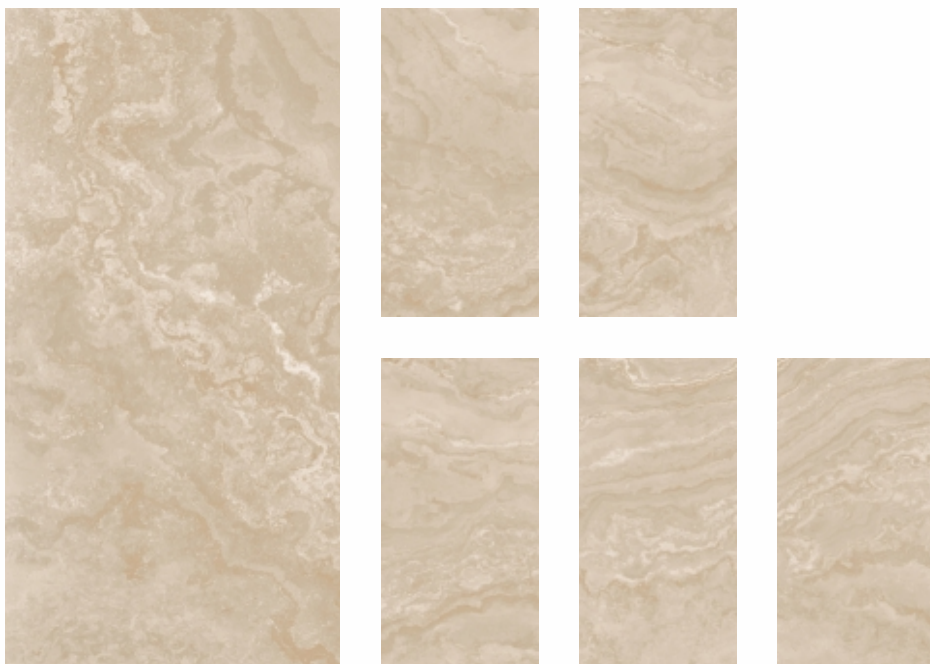

CARVING

600X1200MM · 5MM

Carmel Crema