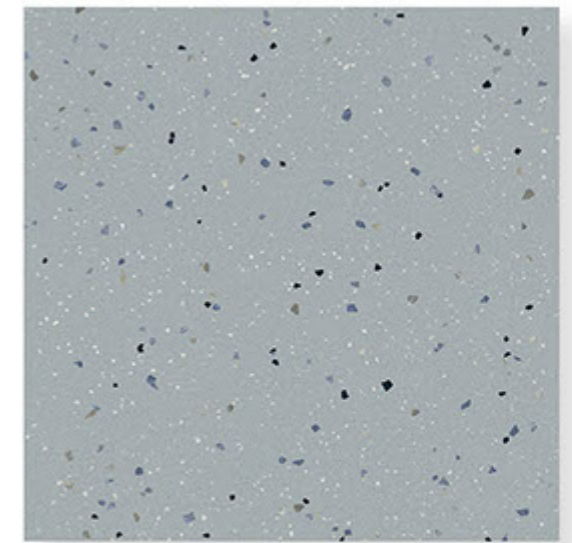

R1

TERRAZZO
COLLECTION

Eco-Friendly

100% Replacement
for Italian Marble

Random Designs

0% Zero Maintenance

Low Water Absorption