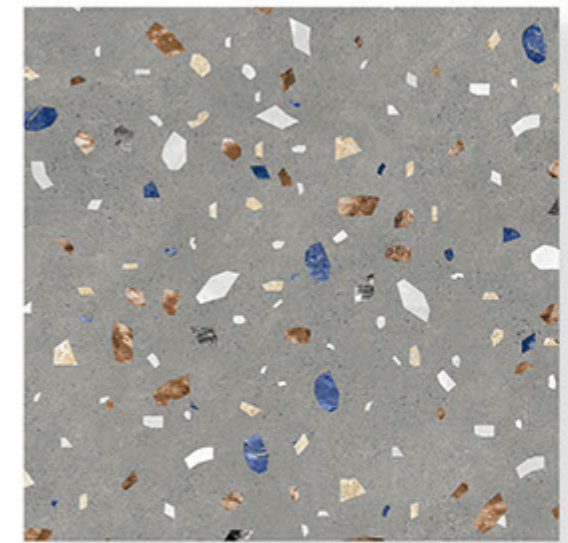

R4

TERRAZZO
COLLECTION

Eco-Friendly

100% Replacement
for Italian Marble

Random Designs

0% Zero Maintenance

Low Water Absorption