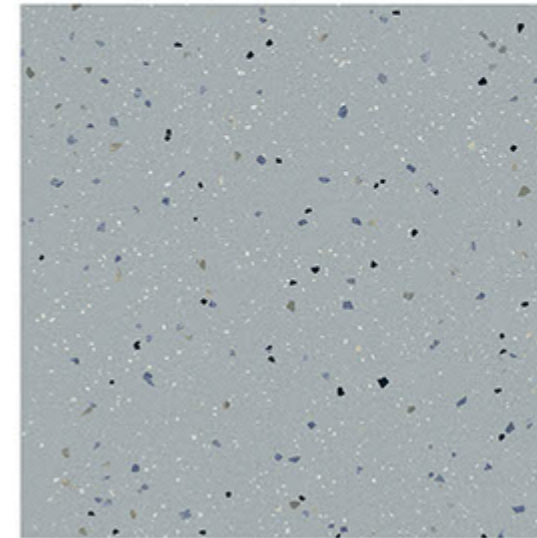

Random Designs

0% Zero Maintenance

Low Water Absorption

**TERRAZZO\_2006**

GLOSSY ✨

**Randoms**

R1

R1