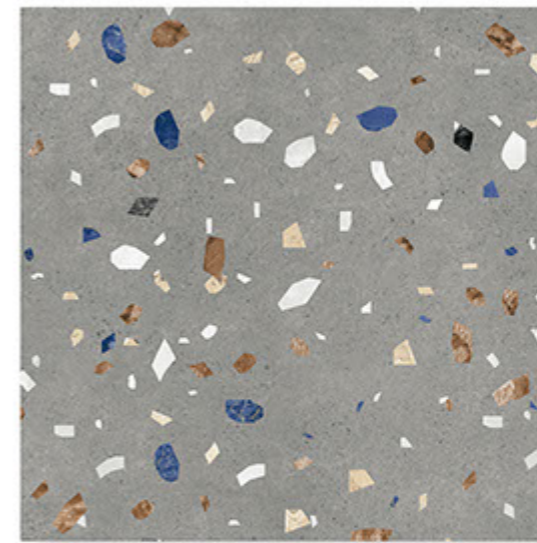

Random Designs

0% Zero Maintenance

Low Water Absorption

**TERRAZZO\_1012**

**MATT**

**Randoms**

R1

R2