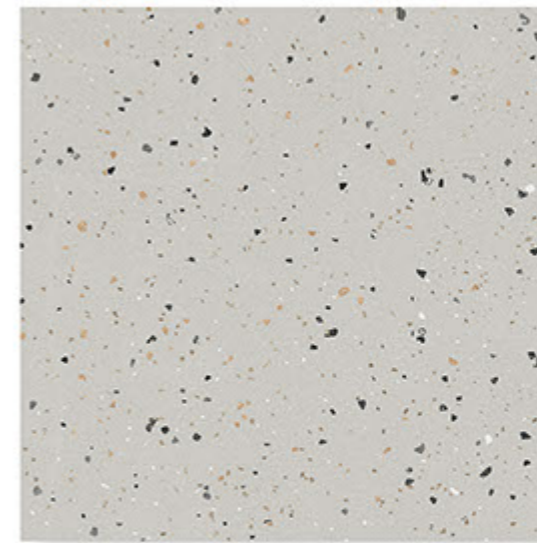

TERRAZZO_1009

MATT

Randoms

R1

R1

R1

R1

TERRAZZO
COLLECTION

Eco-Friendly

100% Replacement
for Italian Marble

Random Designs

0% Zero Maintenance

Low Water Absorption