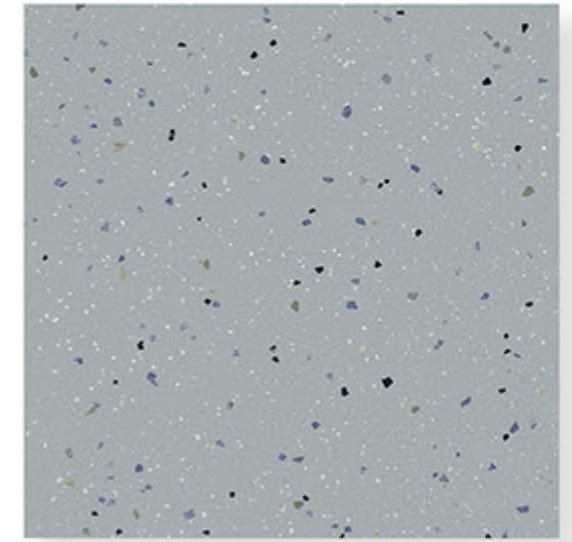

TERRAZZO_1006

MATT

Randoms

R1

R1

R1

R1

TERRAZZO
COLLECTION

Eco-Friendly

100% Replacement
for Italian Marble

Random Designs

0% Zero Maintenance

Low Water Absorption