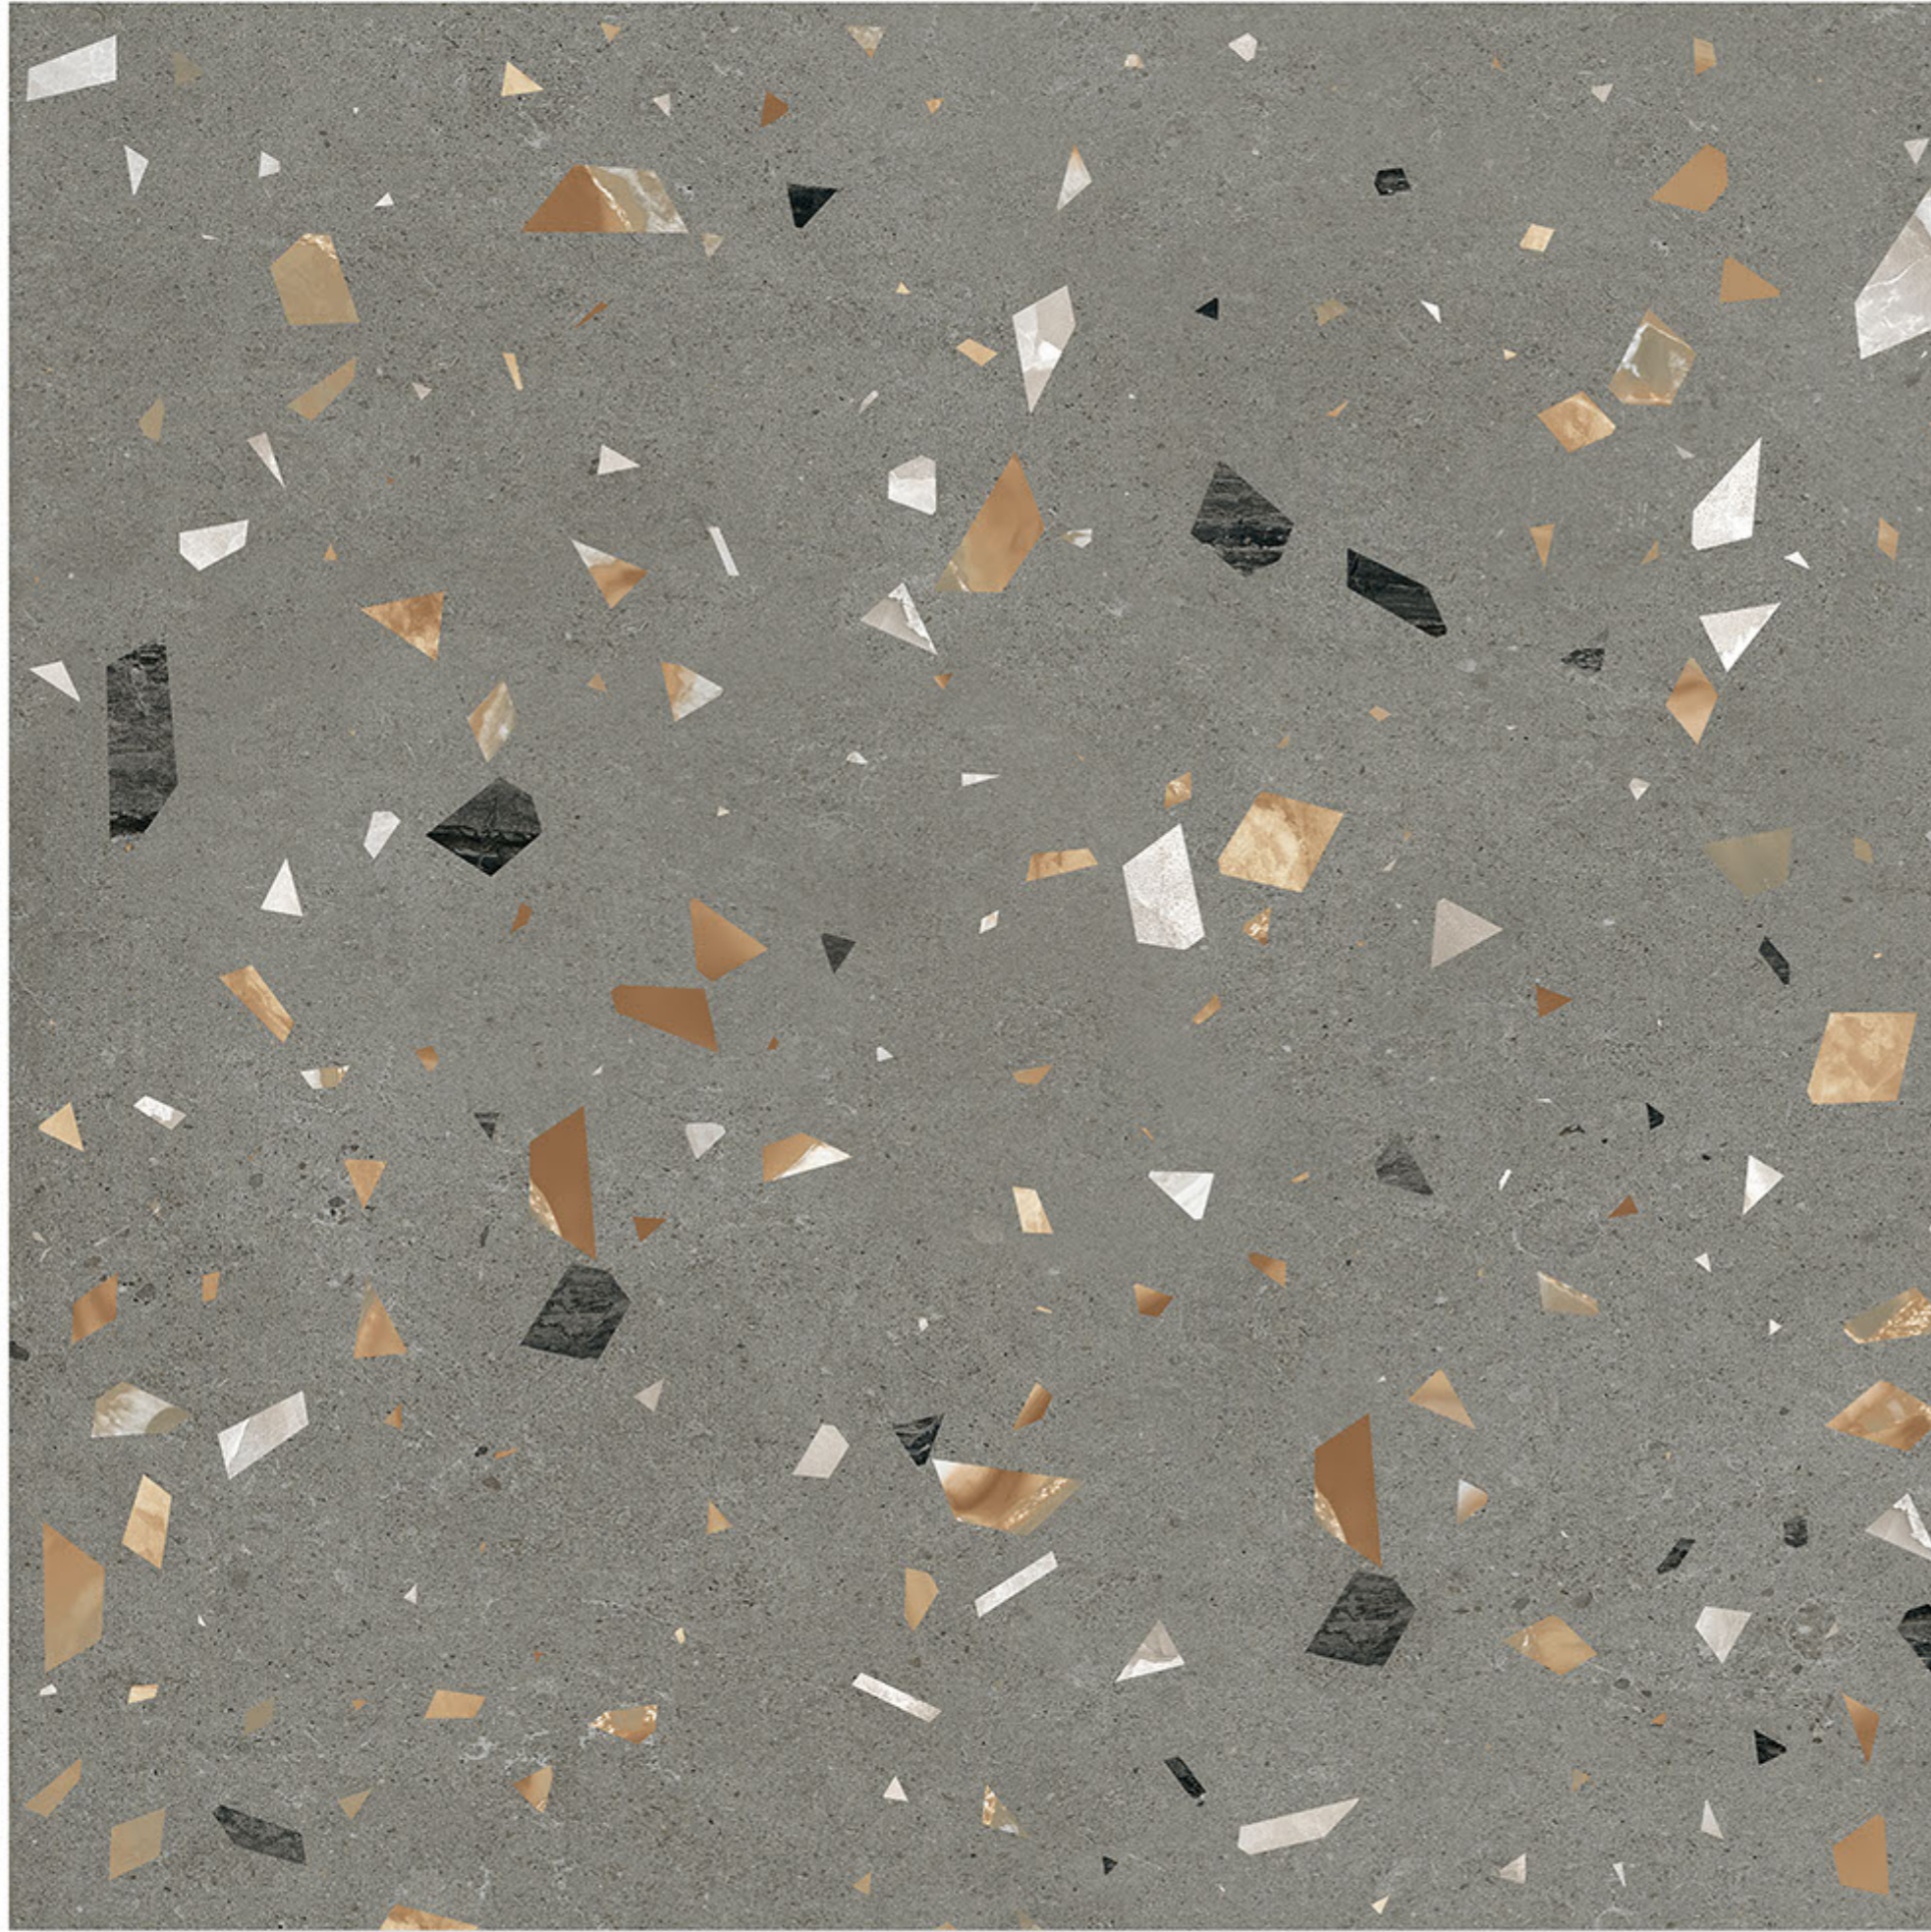

TERRAZZO_1015

MATT