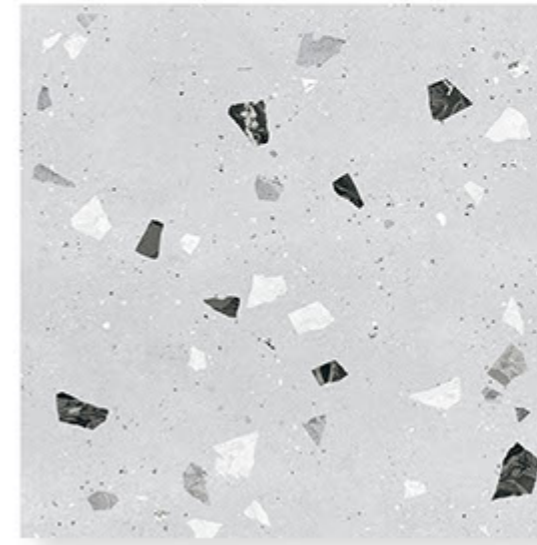

Random Designs

0% Zero Maintenance

Low Water Absorption

**TERRAZZO\_1004**

**MATT**

**Randoms**

R1

R1