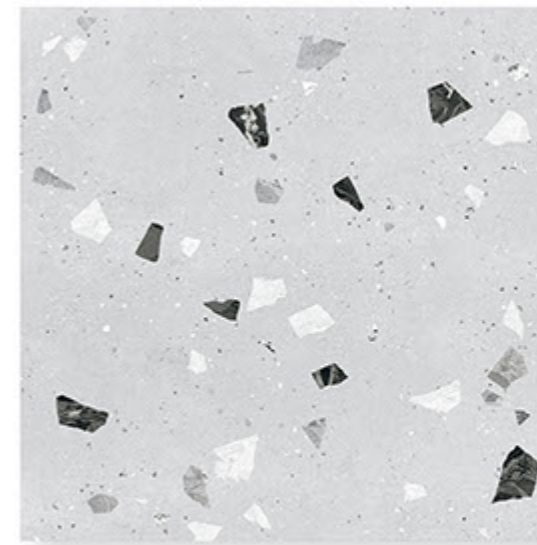

Random Designs

0% Zero Maintenance

Low Water Absorption

**TERRAZZO\_1004**

**MATT**

**Randoms**

R1

R1