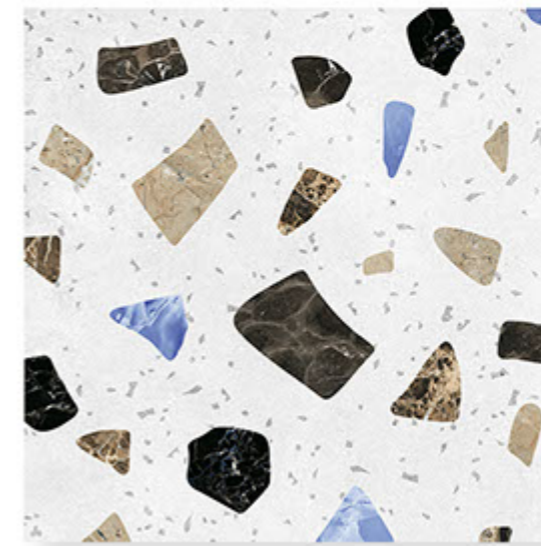

TERRAZZO_1013

MATT

Randoms

R1

R1

R1

R1

TERRAZZO
COLLECTION

Eco-Friendly

100% Replacement
for Italian Marble

Random Designs

0% Zero Maintenance

Low Water Absorption