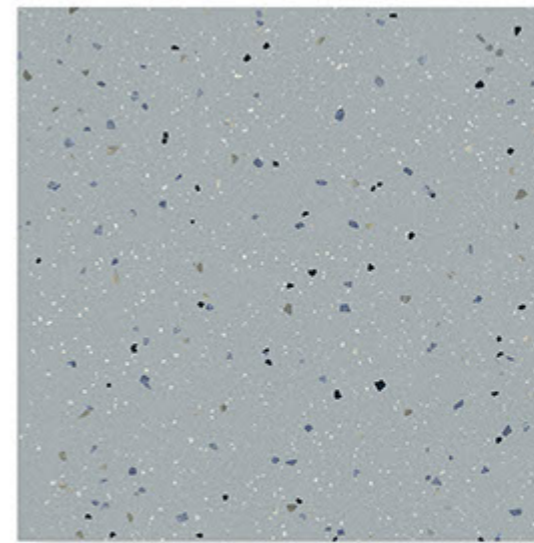

TERRAZZO_1006

MATT

Randoms

R1

R1

R1

R1

TERRAZZO
COLLECTION

Eco-Friendly

100% Replacement
for Italian Marble

Random Designs

0% Zero Maintenance

Low Water Absorption