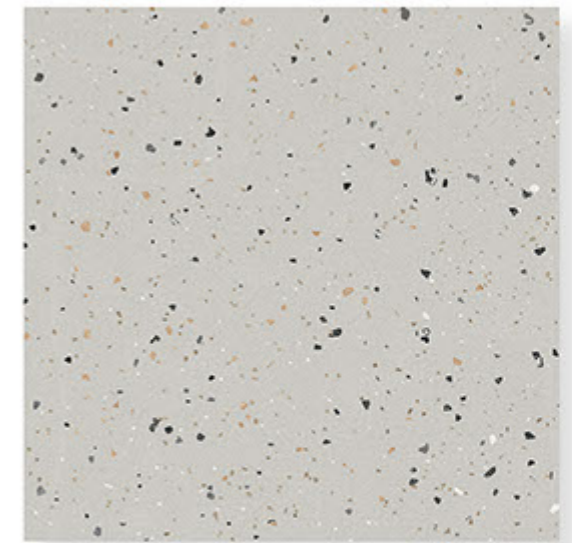

R1

TERRAZZO
COLLECTION

Eco-Friendly

100% Replacement
for Italian Marble

Random Designs

0% Zero Maintenance

Low Water Absorption