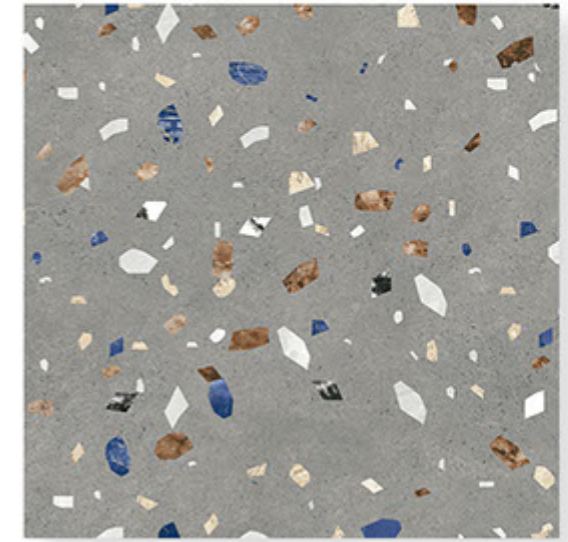

Random Designs

0% Zero Maintenance

Low Water Absorption

**TERRAZZO\_1012**

**MATT**

**Randoms**

R1

R2