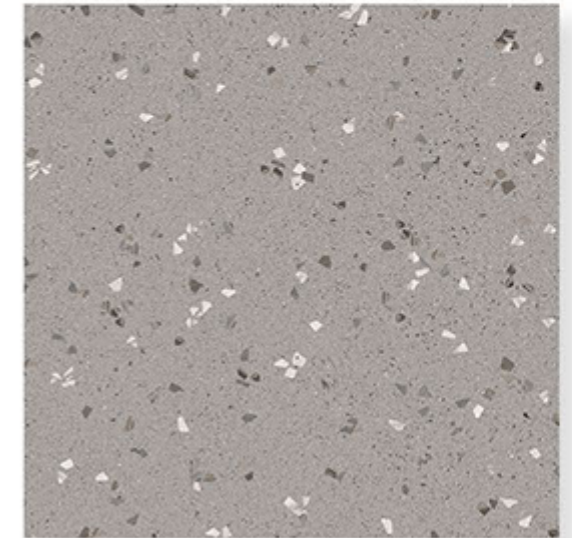

TERRAZZO_1011

MATT

Randoms

R1

R2

R1

R2

TERRAZZO
COLLECTION

Eco-Friendly

100% Replacement
for Italian Marble

Random Designs

0% Zero Maintenance

Low Water Absorption