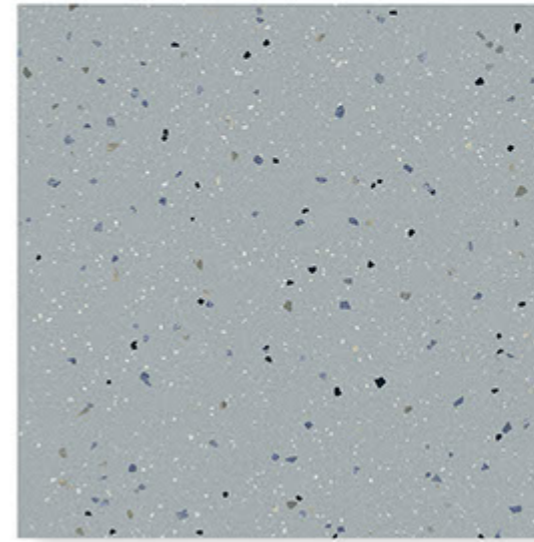

Eco-Friendly

100% Replacement  
for Italian Marble

Random Designs

0% Zero Maintenance

Low Water Absorption

**TERRAZZO\_1006**

**MATT**

**Randoms**