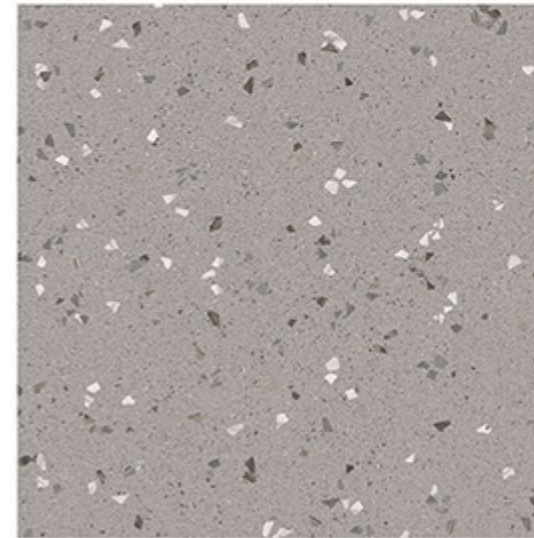

TERRAZZO_1011

MATT

Randoms

R1

R2

R1

R2

TERRAZZO
COLLECTION

Eco-Friendly

100% Replacement
for Italian Marble

Random Designs

0% Zero Maintenance

Low Water Absorption