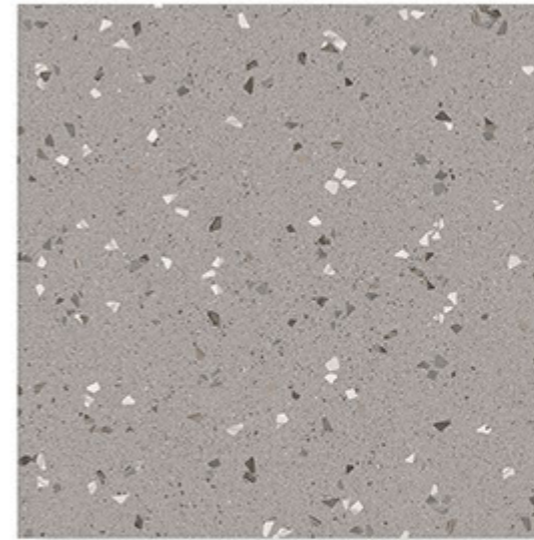

TERRAZZO_1011

MATT

Randoms

R1

R2

R1

R2

TERRAZZO
COLLECTION

Eco-Friendly

100% Replacement
for Italian Marble

Random Designs

0% Zero Maintenance

Low Water Absorption