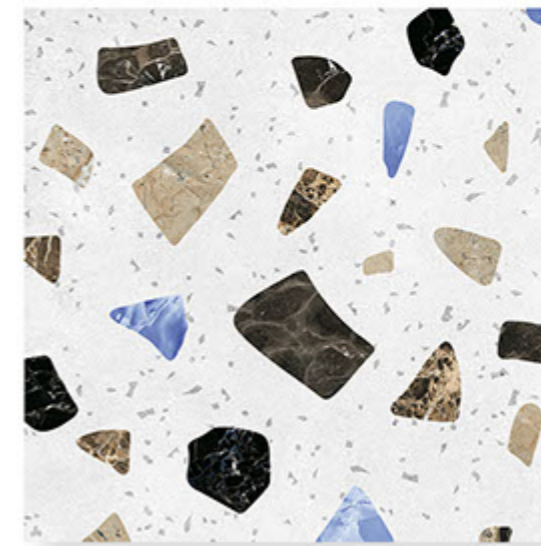

Random Designs

0% Zero Maintenance

Low Water Absorption

**TERRAZZO\_2013**

GLOSSY ✨

**Randoms**

R1

R1