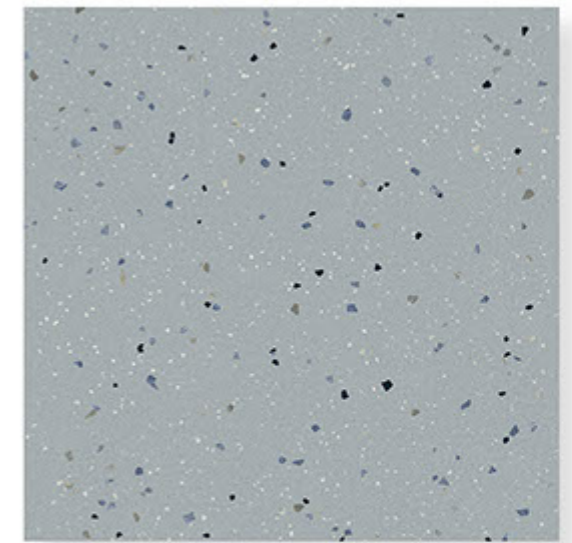

R1

TERRAZZO
COLLECTION

Eco-Friendly

100% Replacement
for Italian Marble

Random Designs

0% Zero Maintenance

Low Water Absorption