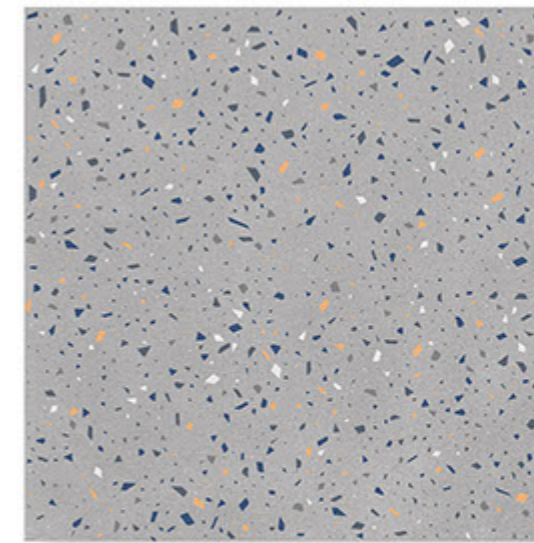

TERRAZZO_2001

G L O S S Y ✦

Randoms

R1

R2

R1

R2

TERRAZZO
COLLECTION

Eco-Friendly

100% Replacement
for Italian Marble

Random Designs

0% Zero Maintenance

Low Water Absorption