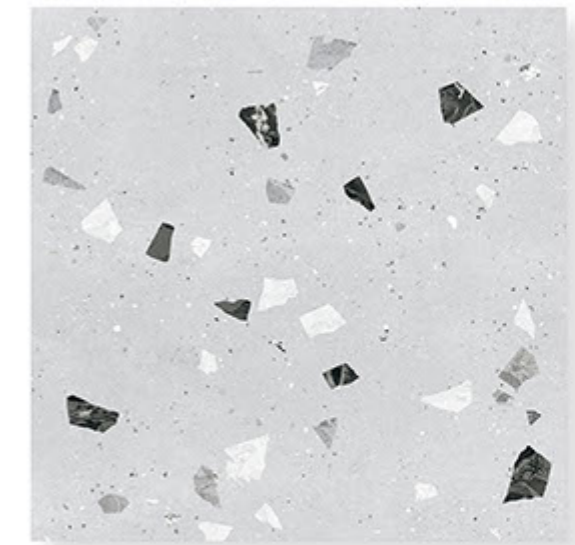

R1

TERRAZZO
COLLECTION

Eco-Friendly

100% Replacement
for Italian Marble

Random Designs

0% Zero Maintenance

Low Water Absorption