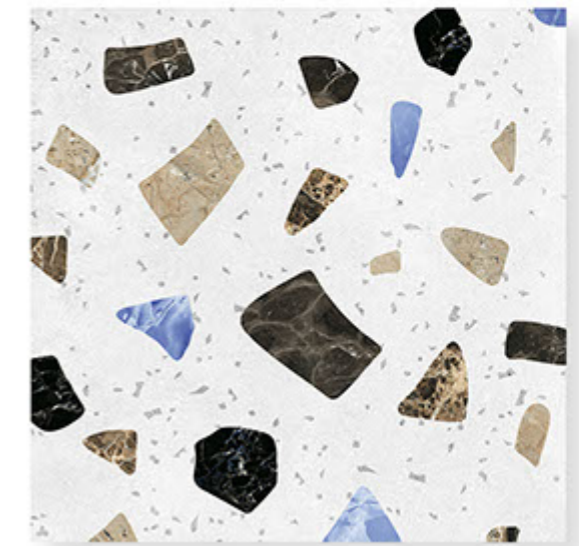

TERRAZZO_1013

MATT

Randoms

R1

R1

R1

R1

TERRAZZO
COLLECTION

Eco-Friendly

100% Replacement
for Italian Marble

Random Designs

0% Zero Maintenance

Low Water Absorption