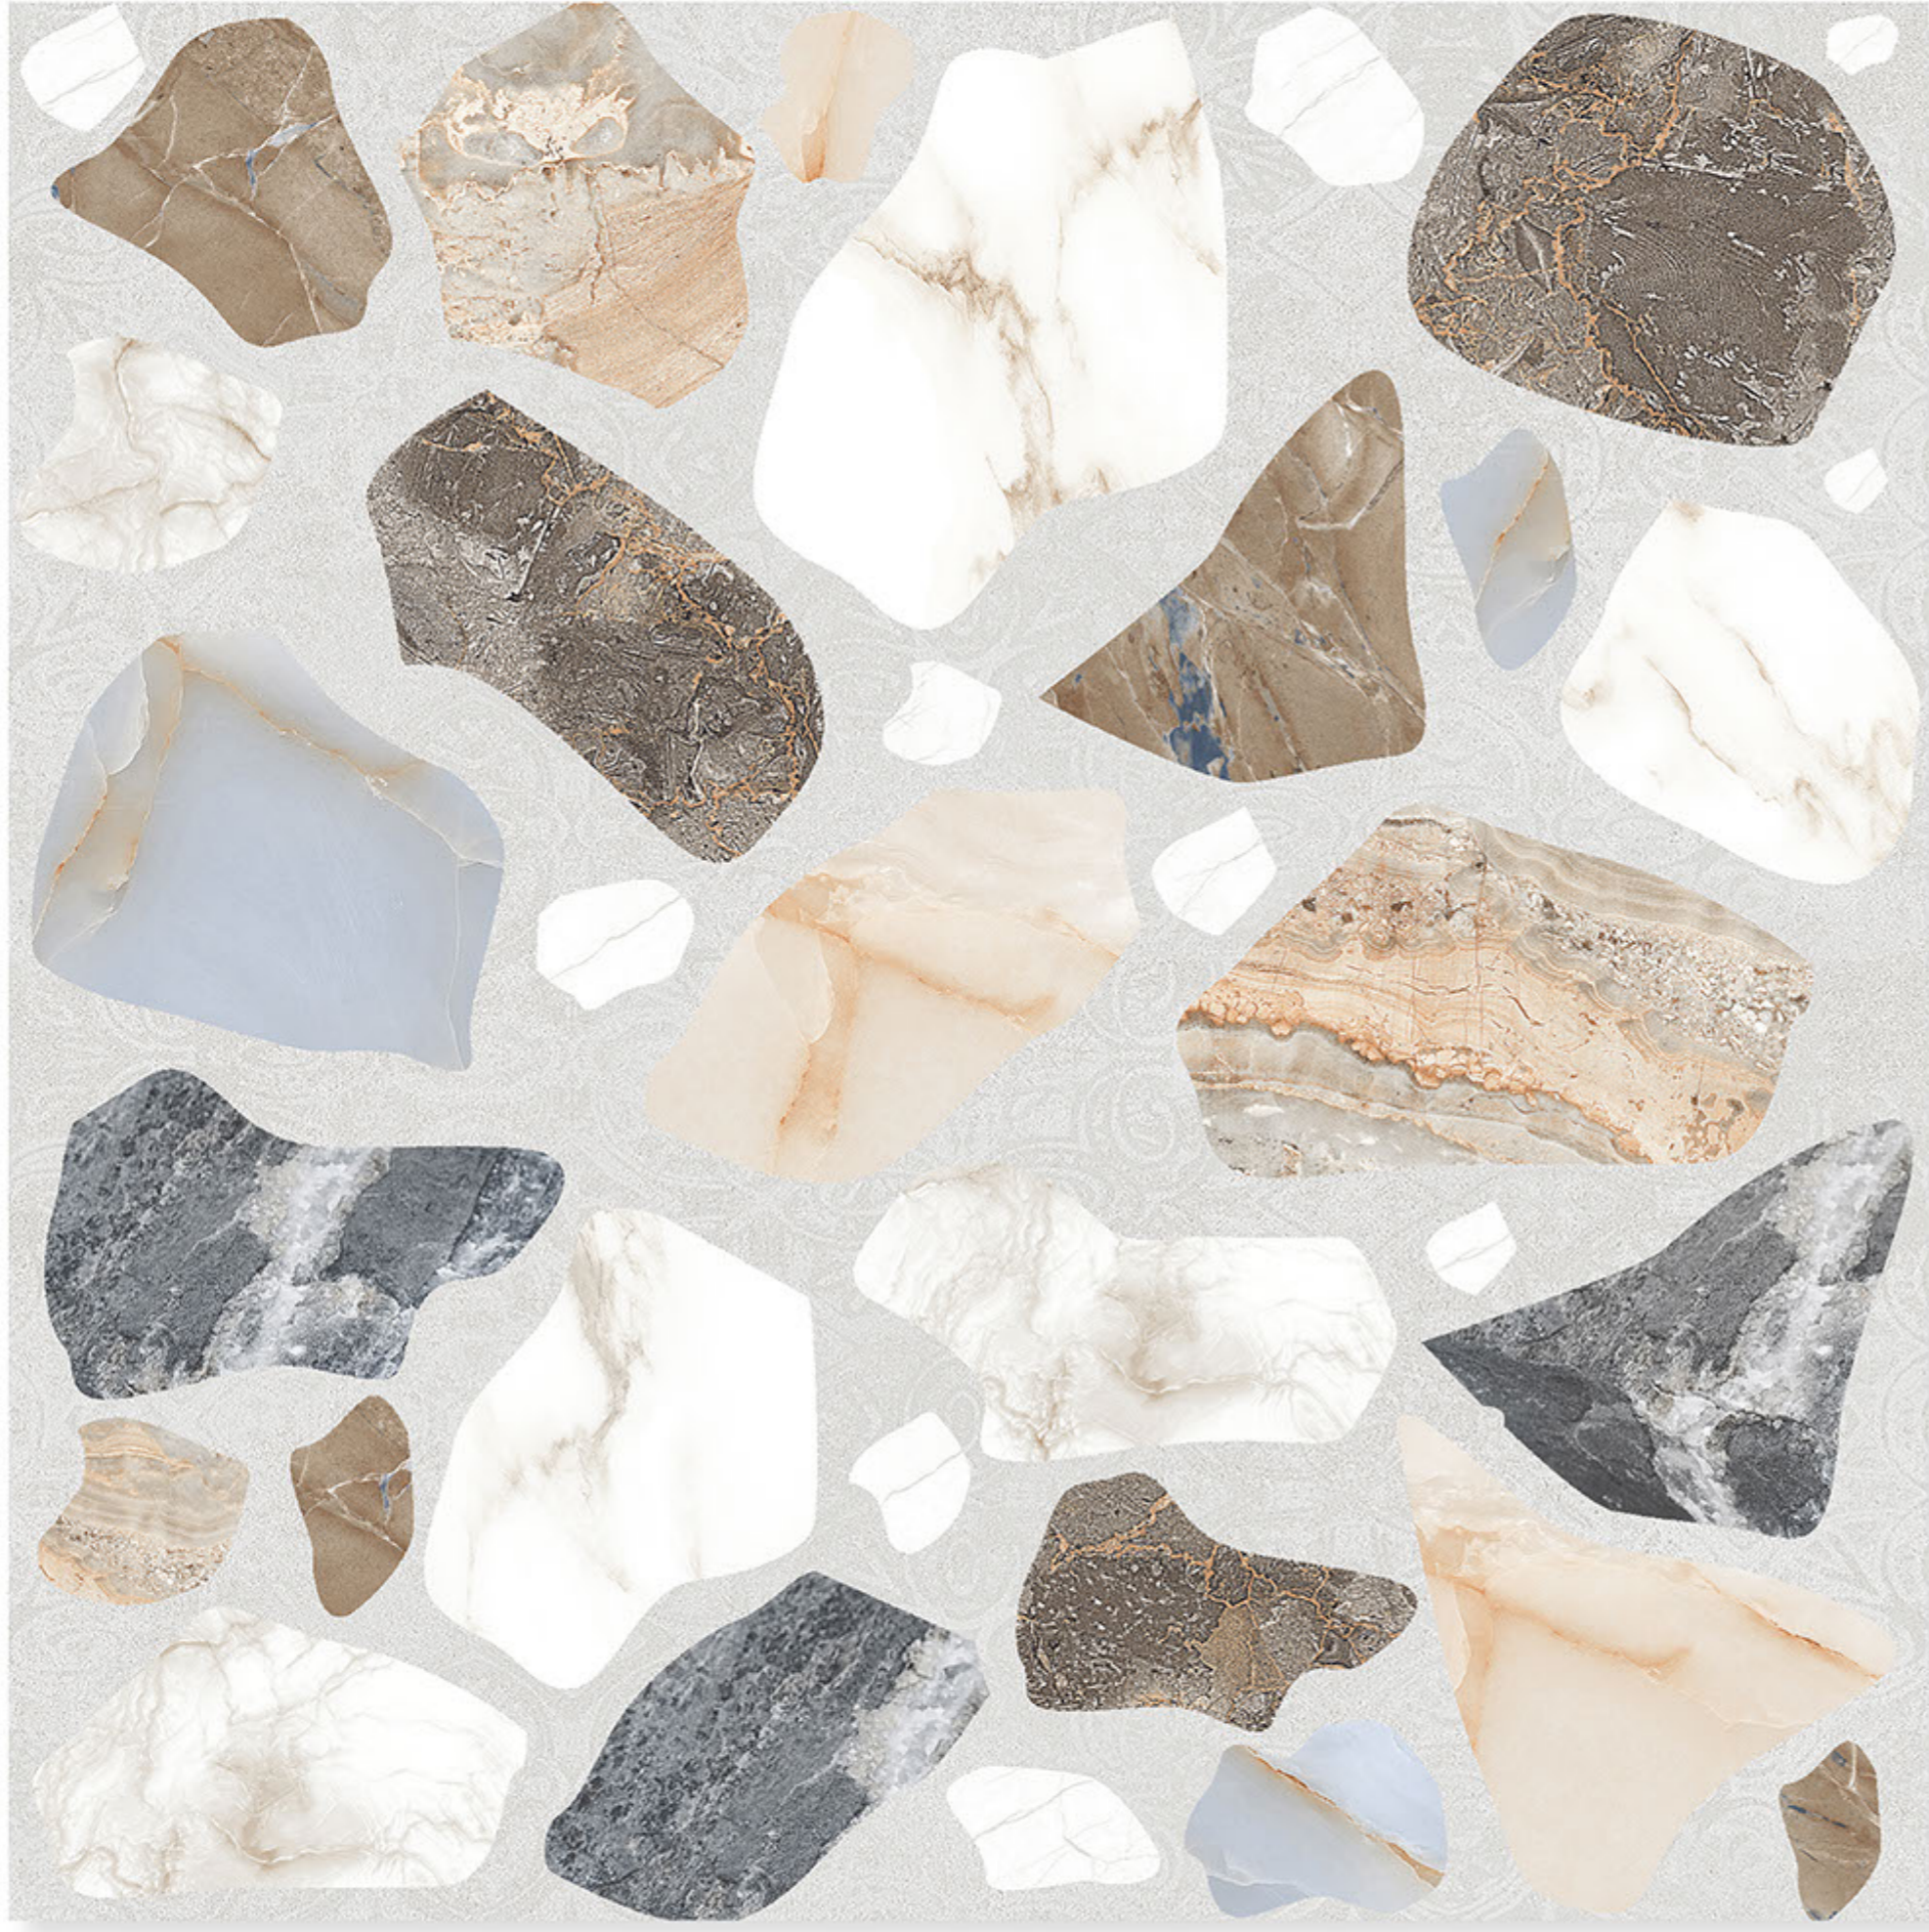

Eco-Friendly

100% Replacement  
for Italian Marble

Random Designs

0% Zero Maintenance

Low Water Absorption

**TERRAZZO\_2004**

GLOSSY ✨