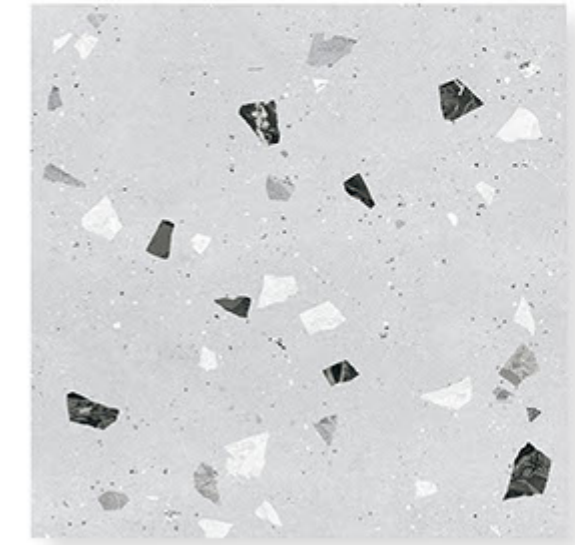

Random Designs

0% Zero Maintenance

Low Water Absorption

**TERRAZZO\_1004**

**MATT**

**Randoms**

R1

R1