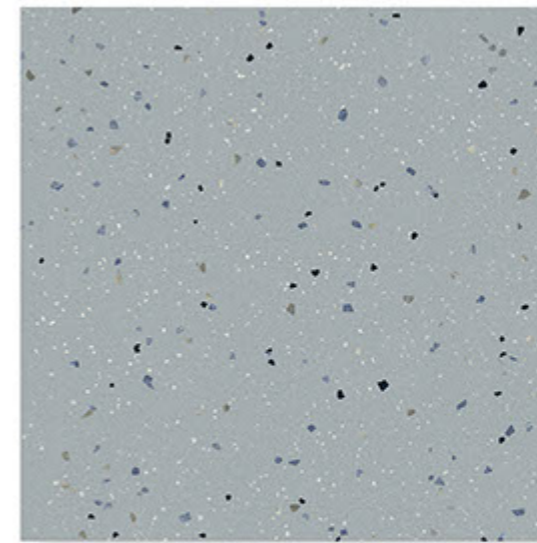

Random Designs

0% Zero Maintenance

Low Water Absorption

**TERRAZZO\_2006**

GLOSSY ✨

**Randoms**

R1

R1