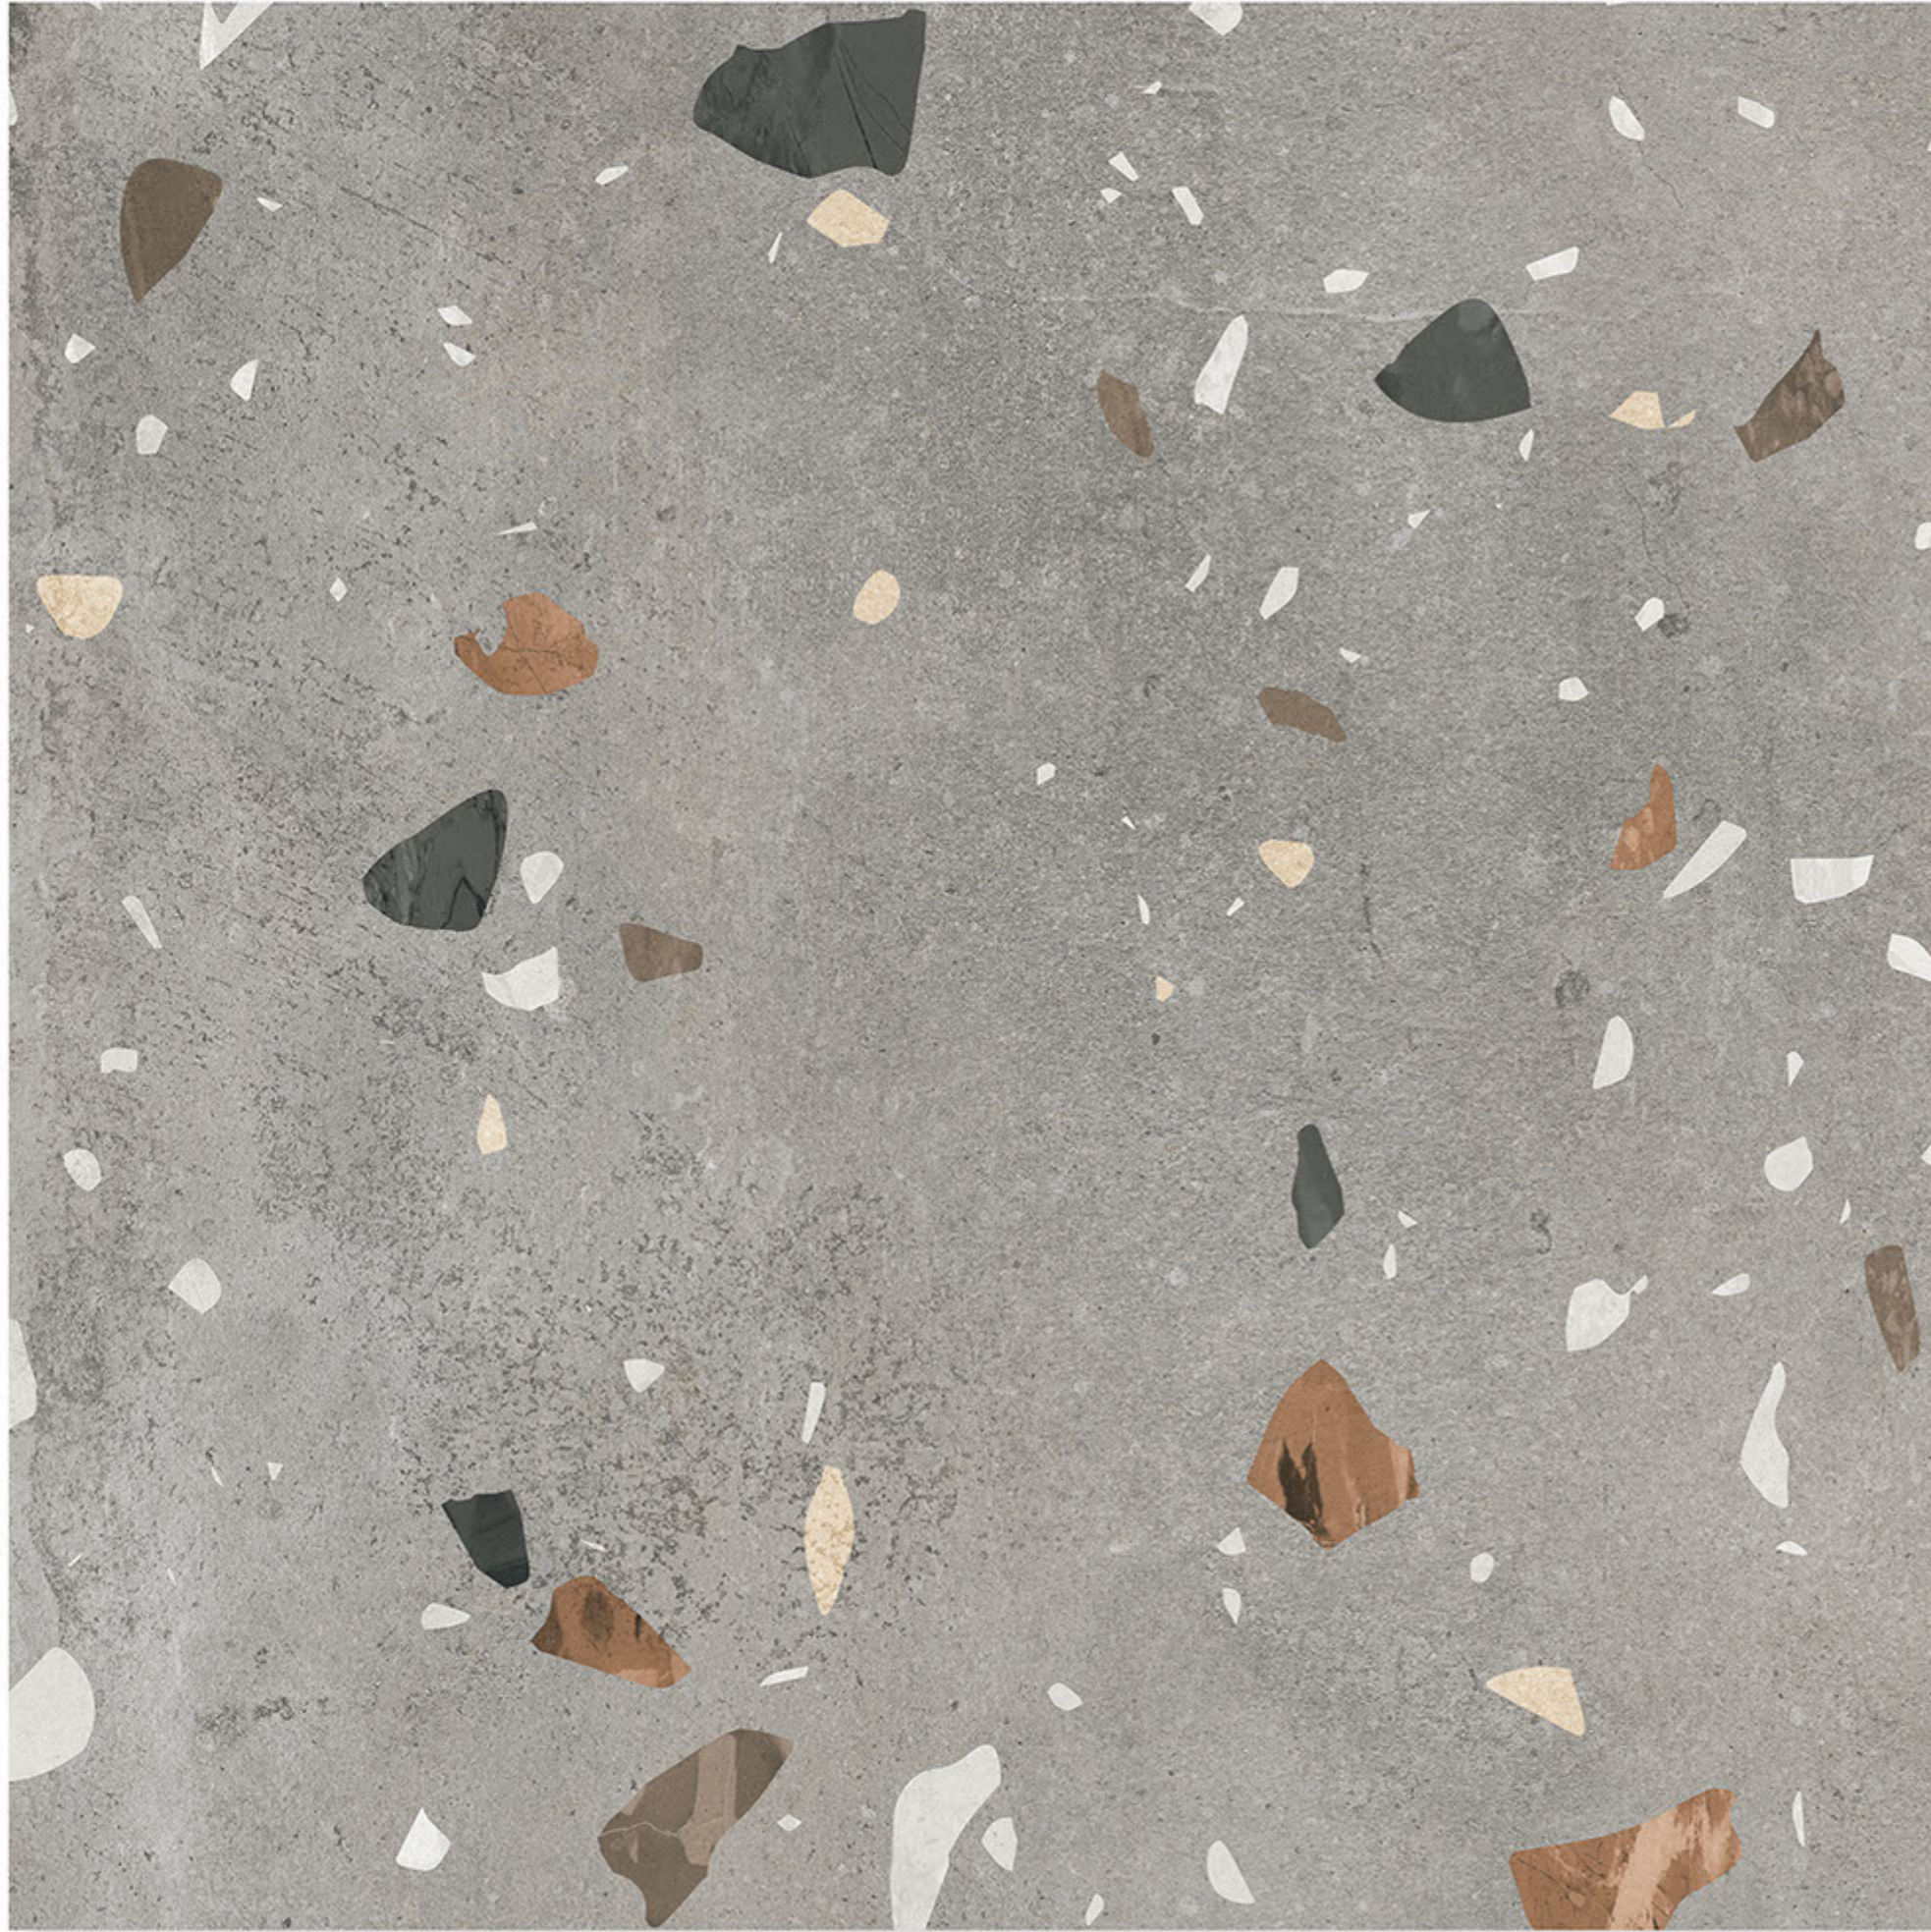

TERRAZZO_1001

MATT