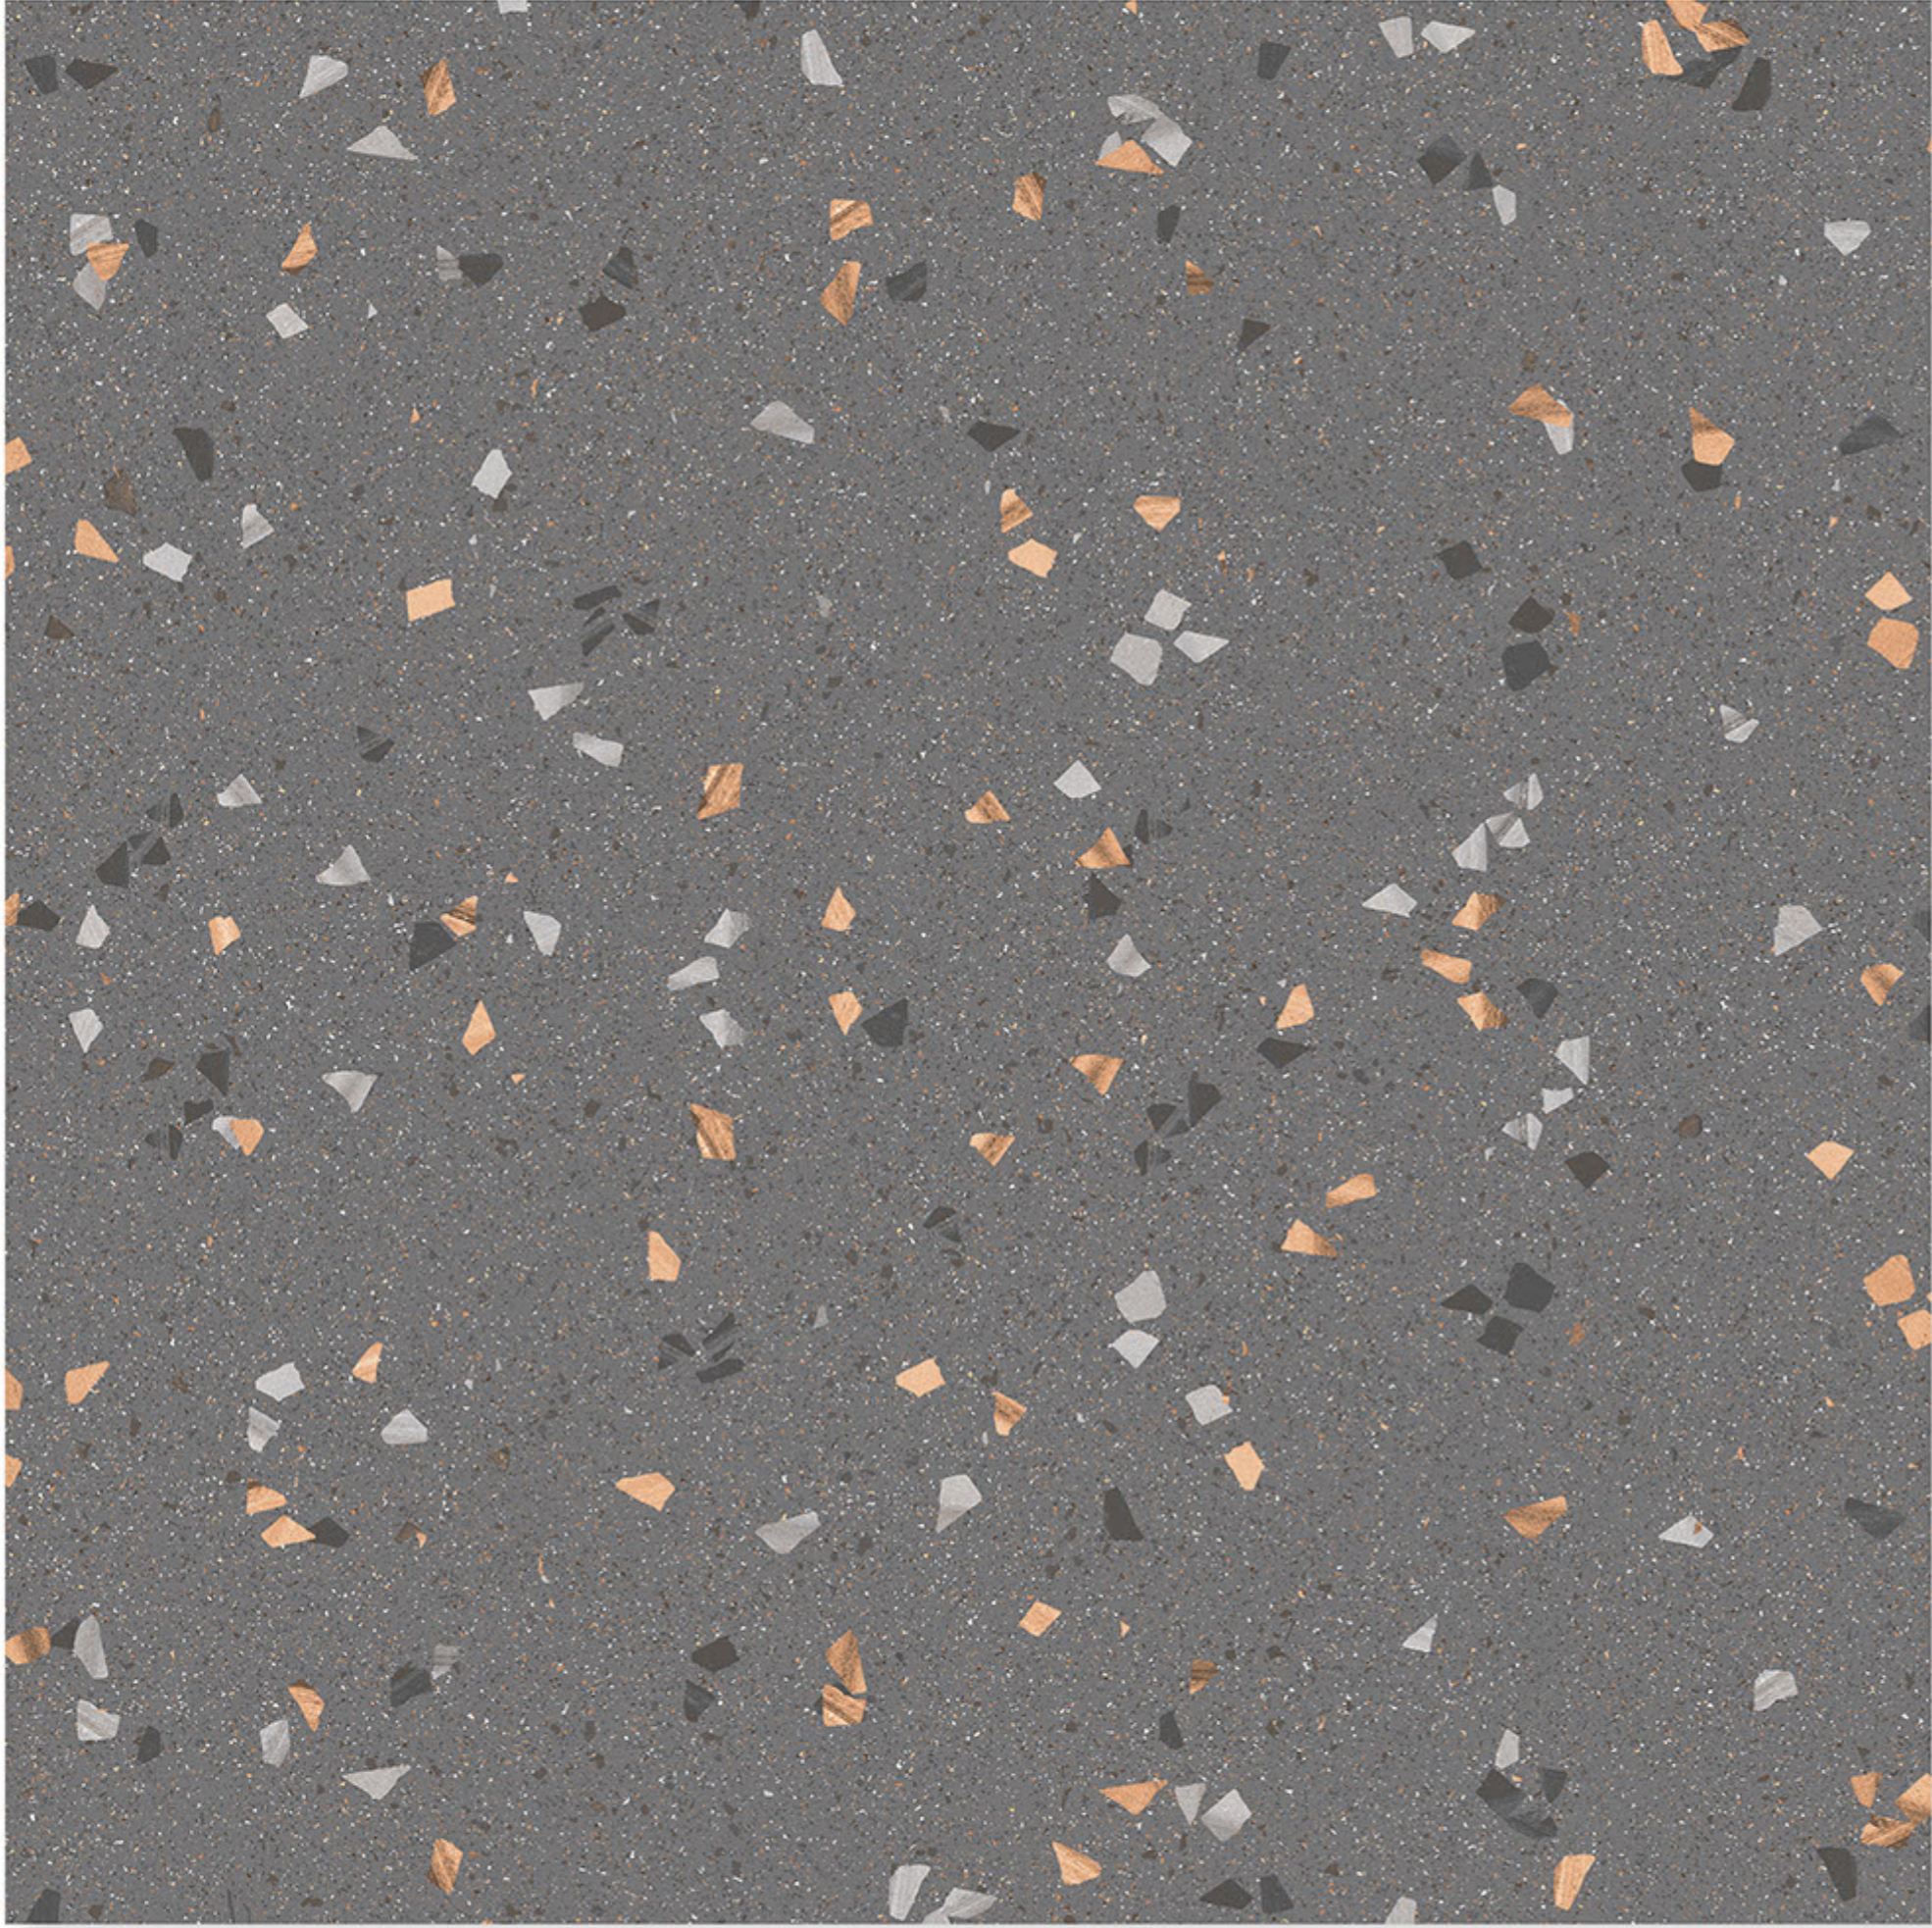

TERRAZZO_1010

MATT