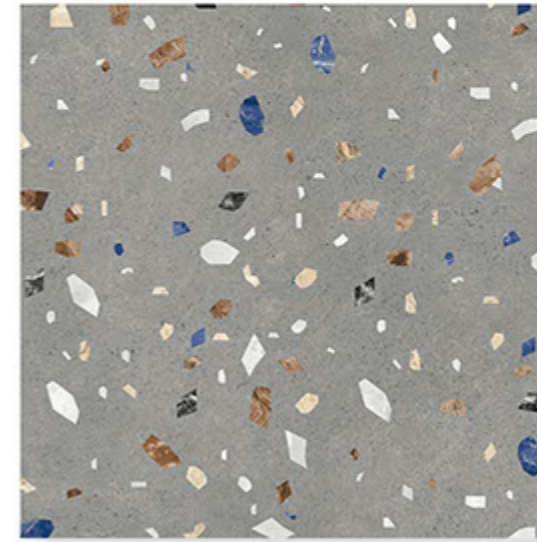

Random Designs

0% Zero Maintenance

Low Water Absorption

**TERRAZZO\_1012**

**MATT**

**Randoms**

R1

R2