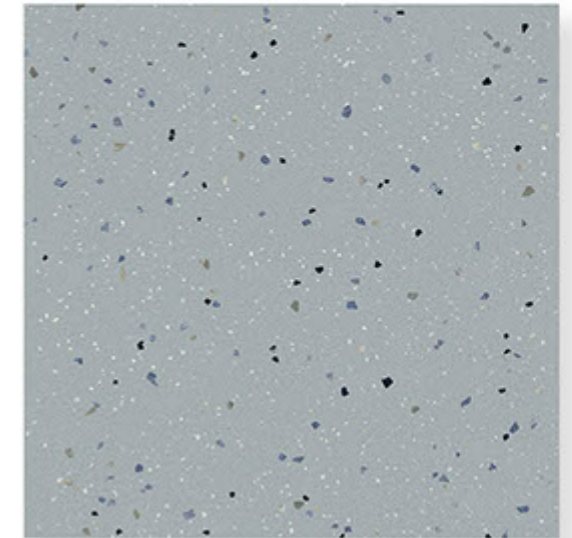

Random Designs

0% Zero Maintenance

Low Water Absorption

**TERRAZZO\_2006**

GLOSSY ✨

**Randoms**

R1

R1