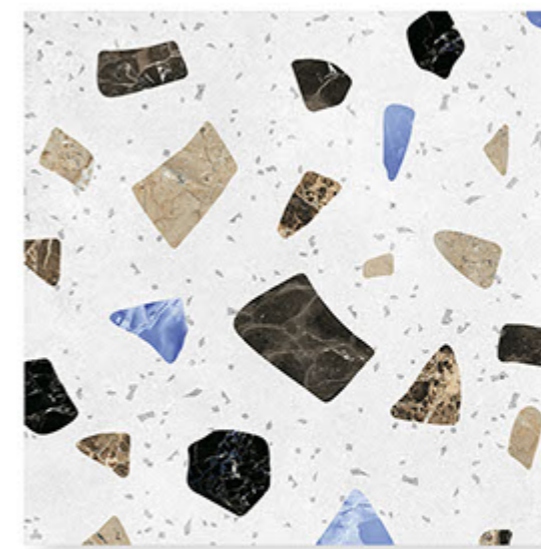

Random Designs

0% Zero Maintenance

Low Water Absorption

**TERRAZZO\_2013**

GLOSSY ✨

**Randoms**

R1

R1