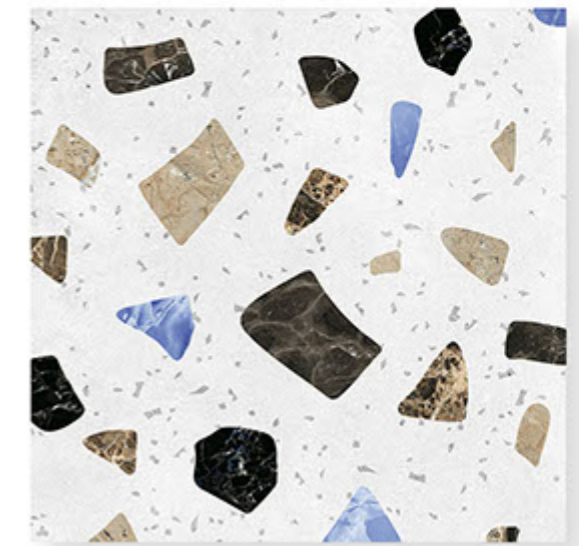

Random Designs

0% Zero Maintenance

Low Water Absorption

**TERRAZZO\_2013**

GLOSSY ✨

**Randoms**

R1

R1