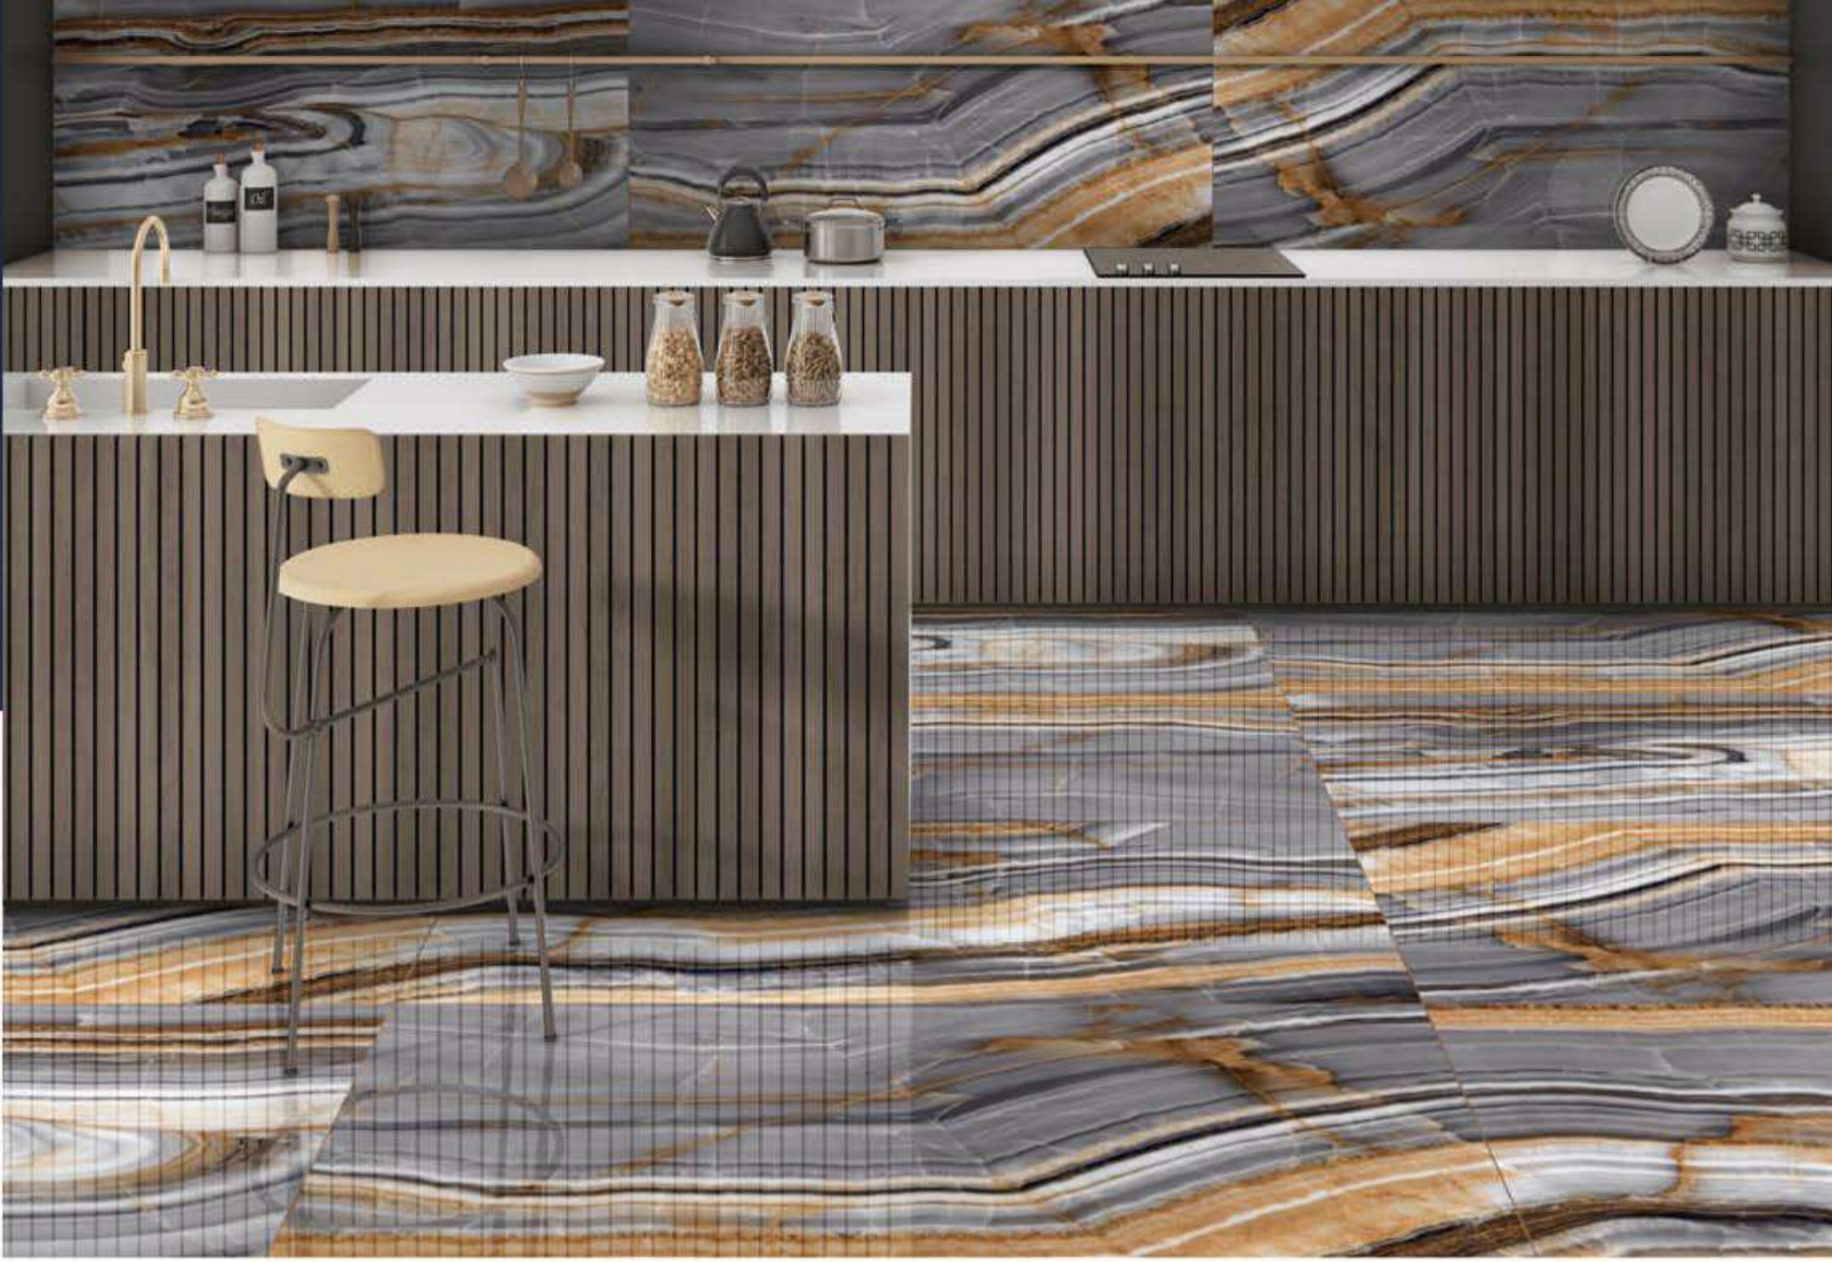

COZY FOX

Random
4
Size
600 x 1200 mm