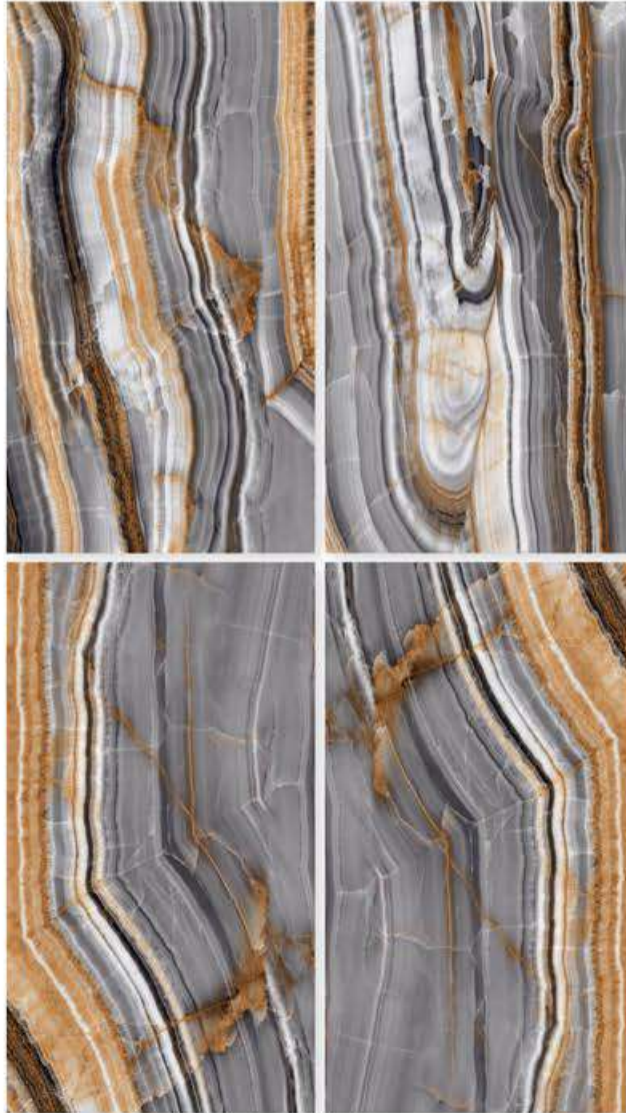

COZY FOX

Random
4
Size
600 x 1200 mm