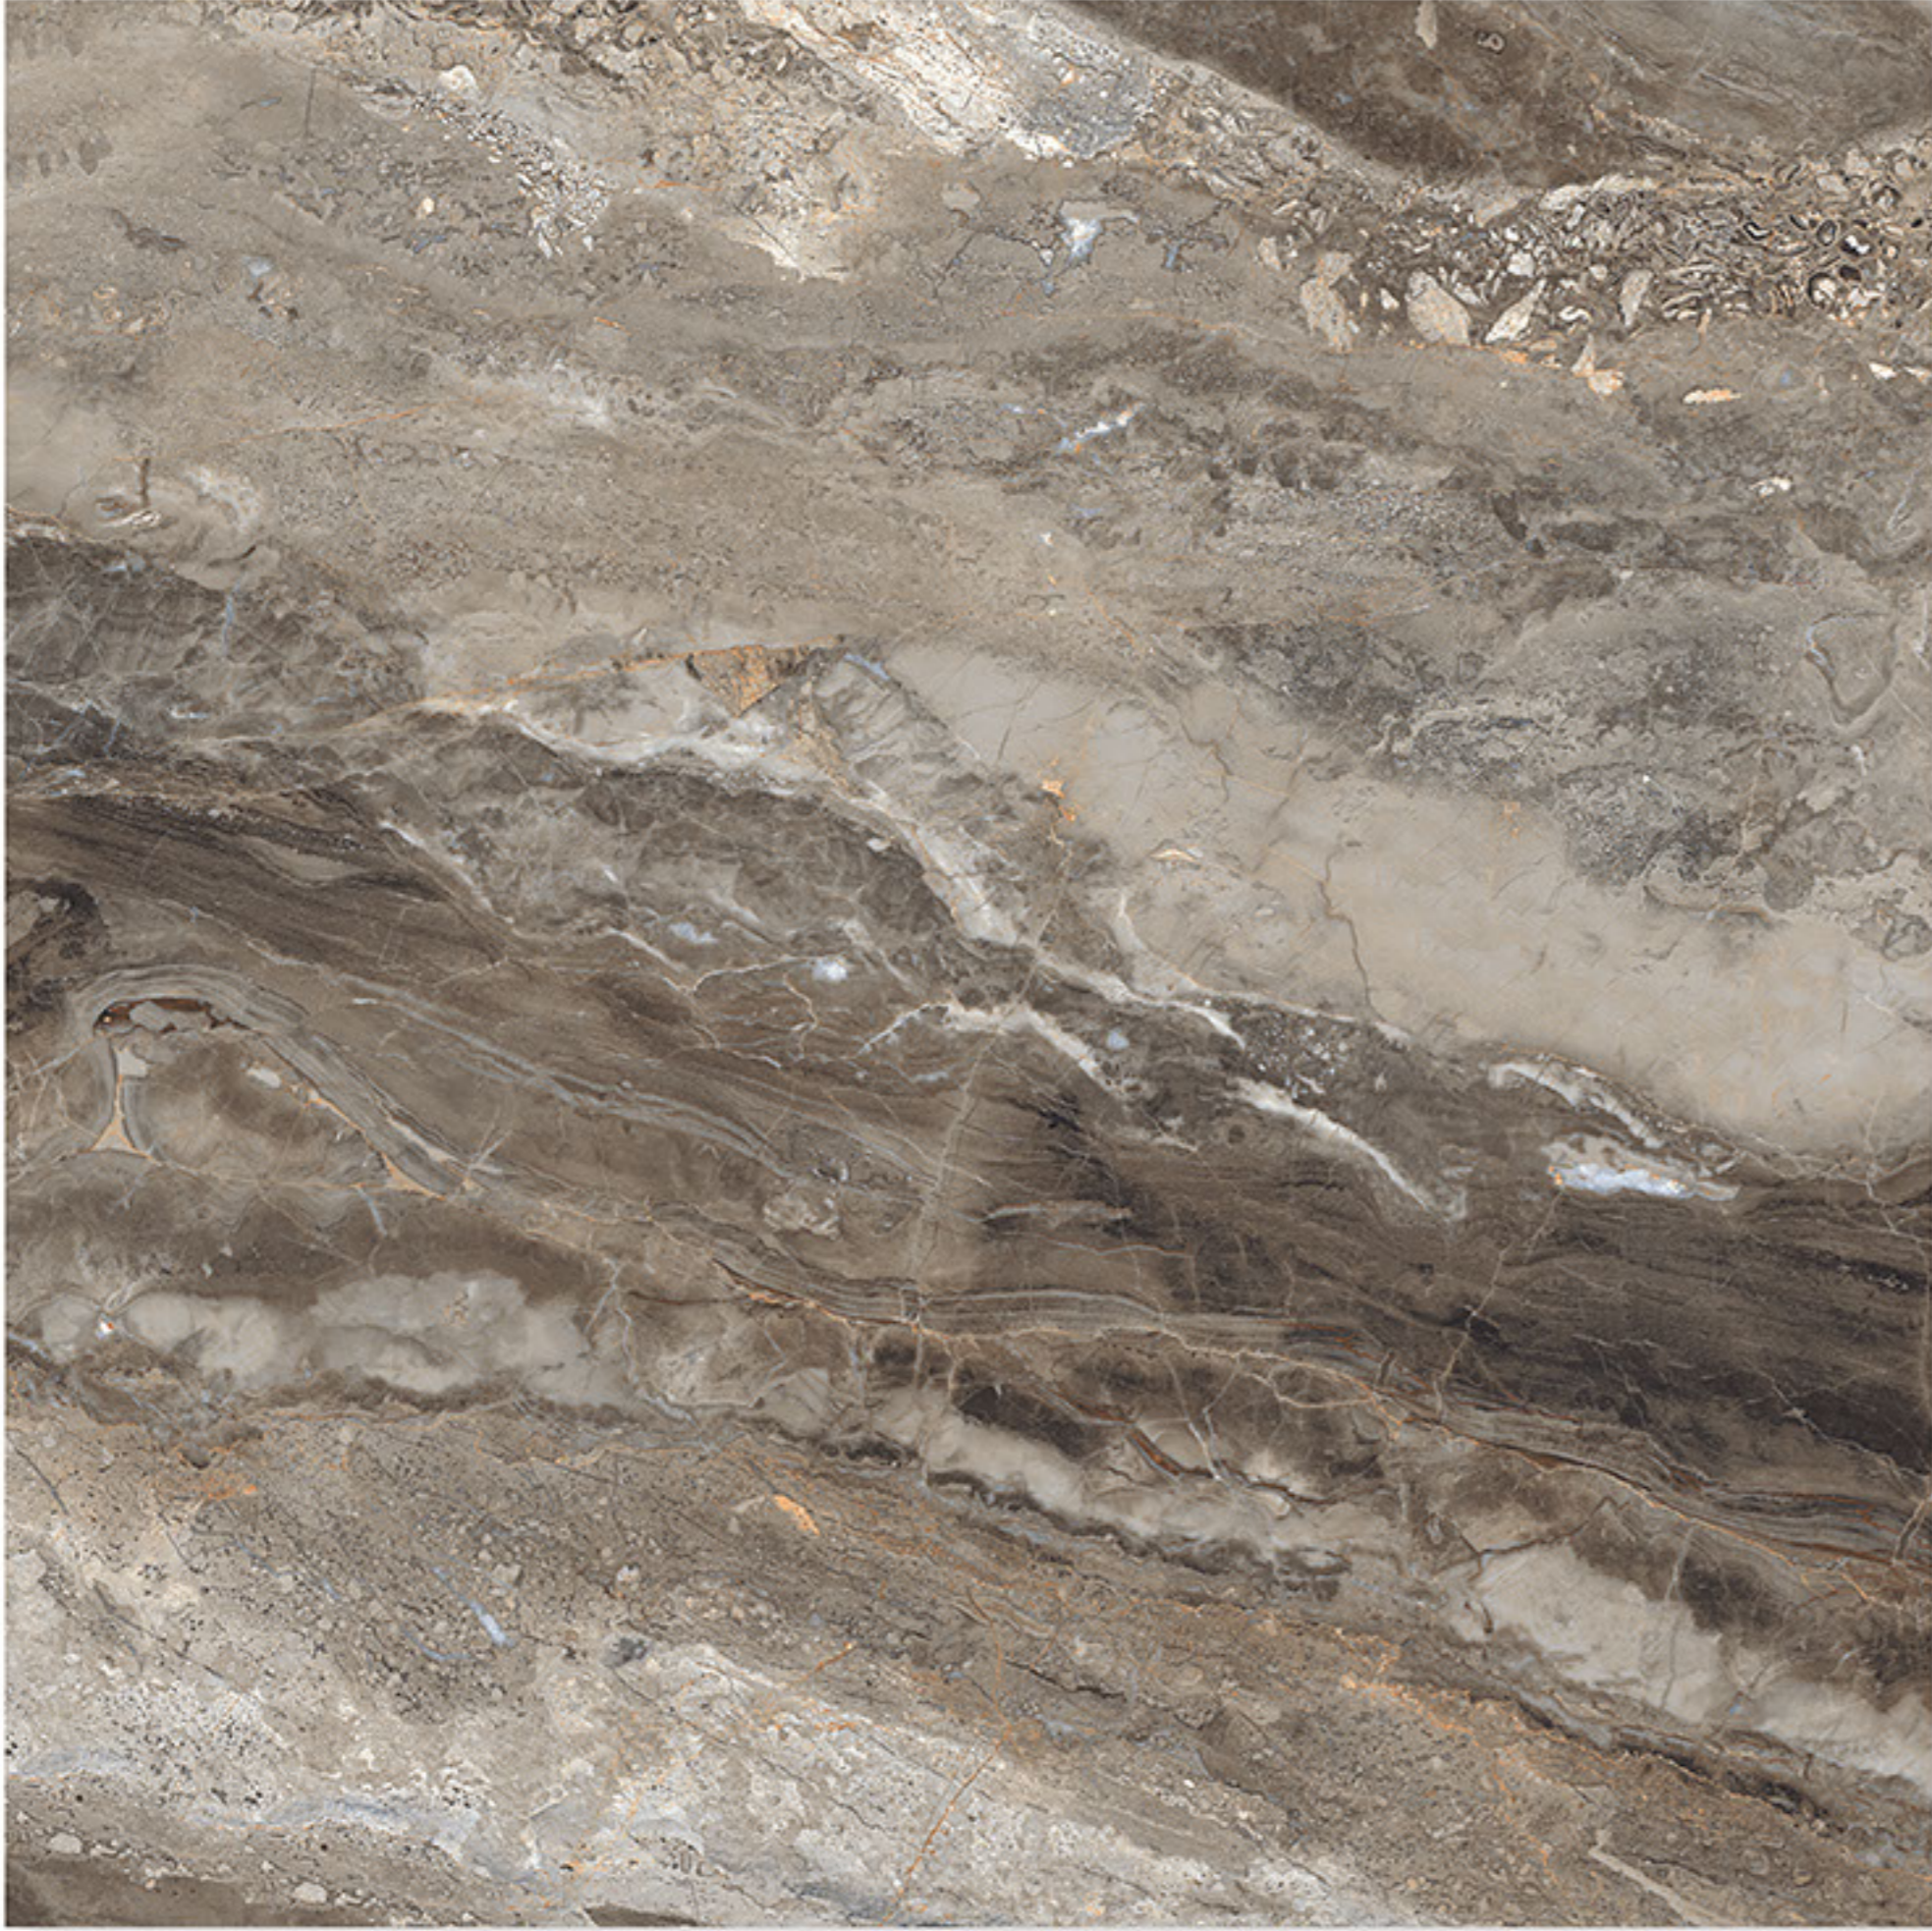

R1

R2

Eco-Friendly

100% Replacement
for Italian Marble

Random Designs

0% Zero Maintenance

Low Water Absorption

TOSCO COFFEE