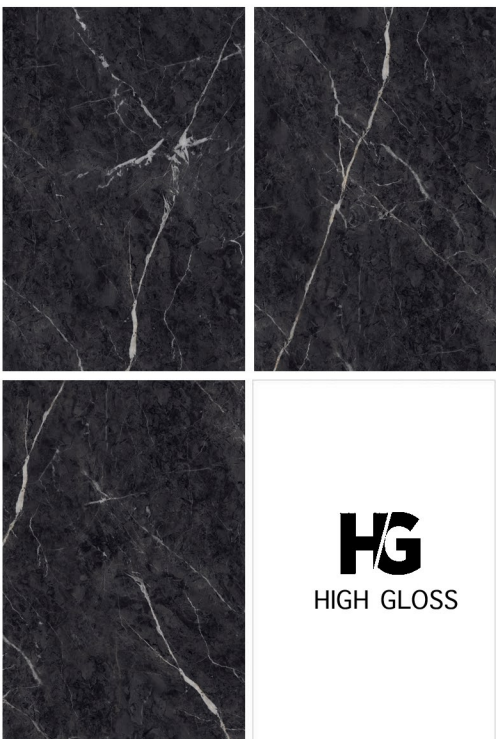

1200 x 1800 mm

GLAMOUR BLACK

12000 x 18000

RANDOM

1200 x 1800 mm

ROLEX BLACK

RANDOM

**next
generation
marble
slab**