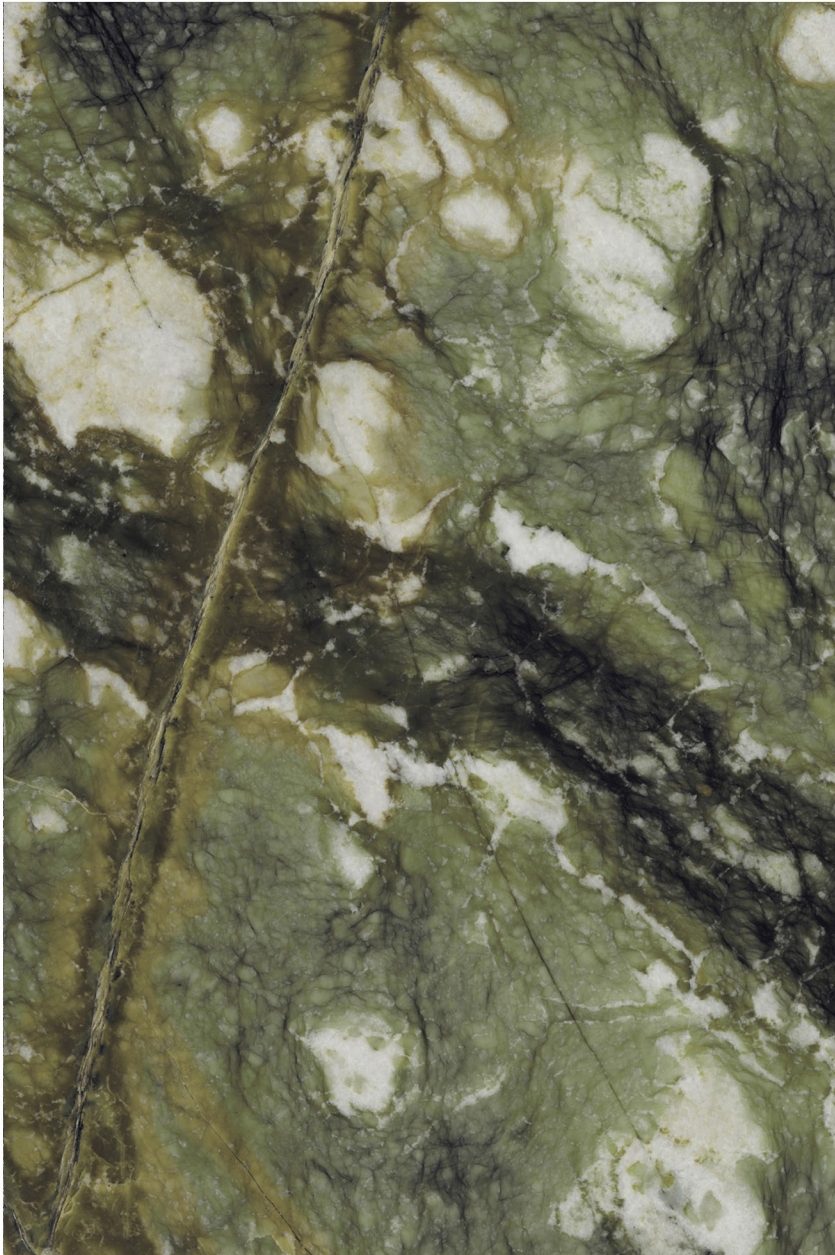

1200 x 1800 mm

CACTUS PERISA