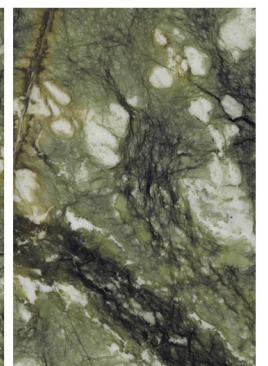

CONCEPT OF CACTUS PERISA

1200 x 1800 mm

CACTUS PERISA

12000 x 18000

RANDOM

1200 x 1800 mm

CIPRIA MATTONE

SP. COLOUR