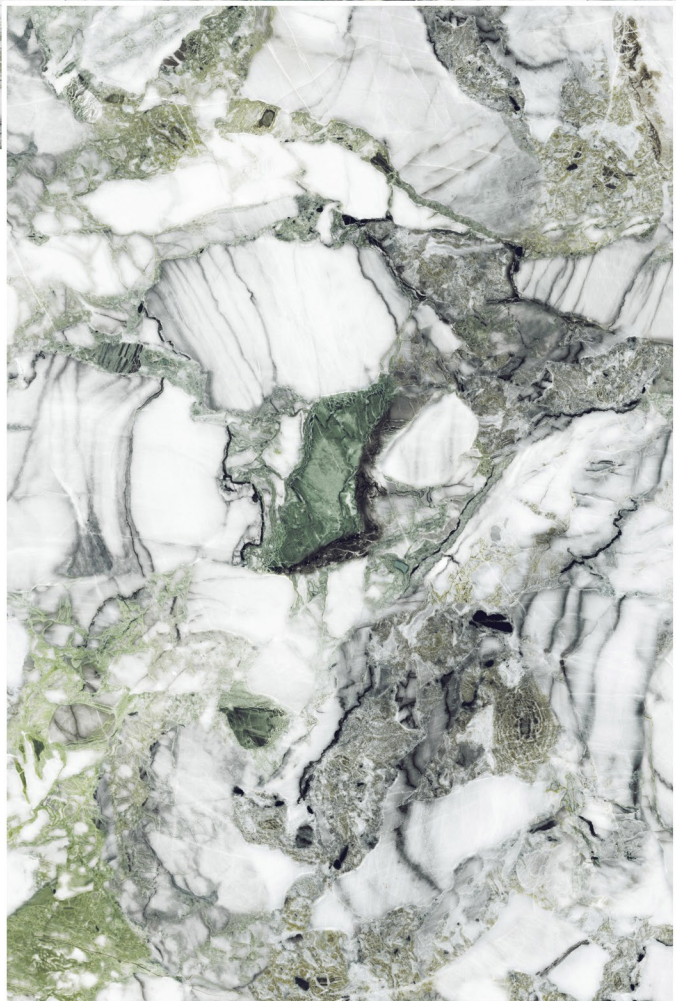

1200 x 1800 mm

STONEX GREEN

RANDOM