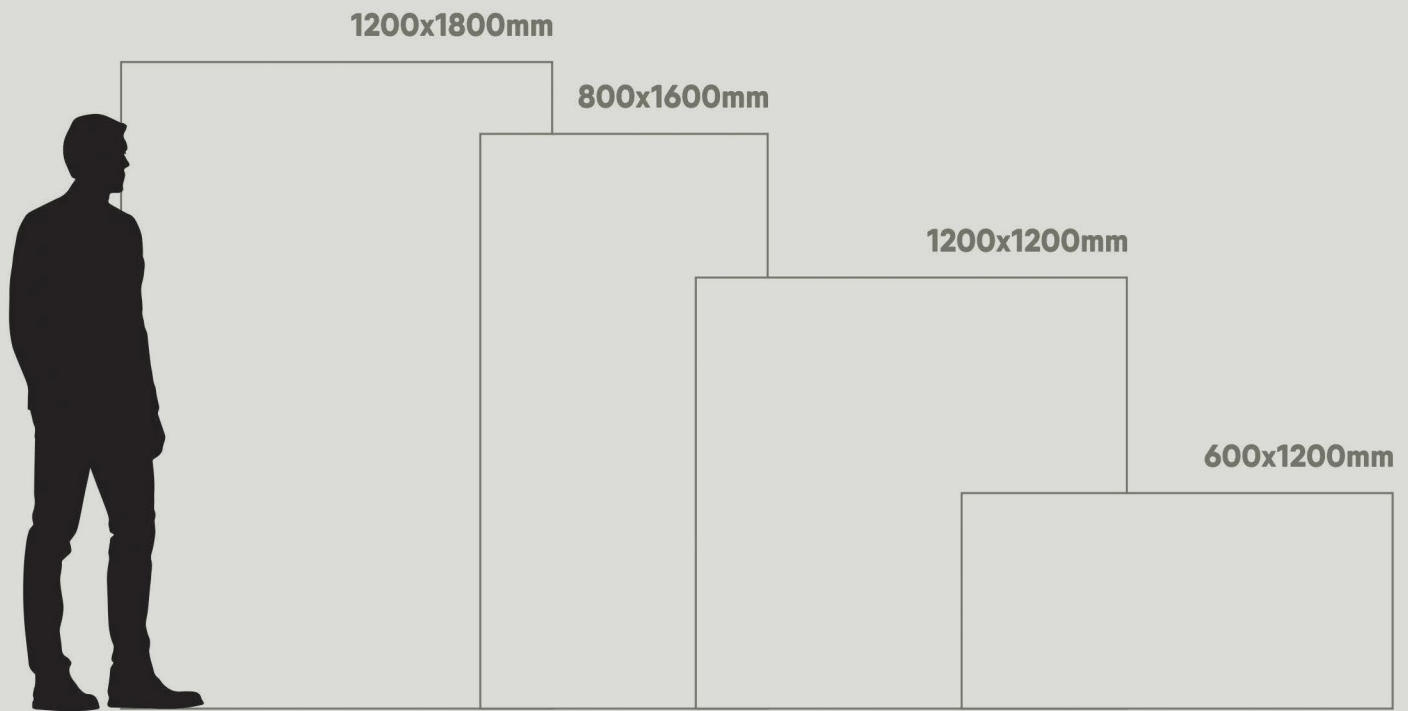

1200x1800 —

CREATIVE
FROM
ITS
CORE

1200x1800mm
120x180cm

fantastic format

Taking into account the new demands of the world of architecture and interior design, Our launches new formats of slim slab marble tiles in large dimensions with the additions of 1200x1800mm expanding its range of technical solutions & innovation for better lifestyle.

1200 x 1800 mm

CONCEPT OF ELIOTT GREY

1200 x 1800 mm

ELIOTT GREY

12000 x 18000

RANDOM

1200 x 1800 mm

EMERALD JADE

SP. COLOUR

1200 x 1800 mm

CONCEPT OF AMAZONITE AQUA

1200 x 1800 mm

AMAZONITE AQUA

12000 x 18000

RANDOM

1200 x 1800 mm

RANDOM

1200 x 1800 mm

EXOTIC WHITE

RANDOM

SP. COLOUR

1200 x 1800 mm

CONCEPT OF GRISIAL PINK

1200 x 1800 mm