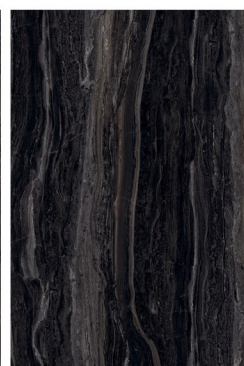

HG
HIGH GLOSS

RANDOM

1200 x 1800 mm

ESTERDA BLACK

RANDOM

HG
HIGH GLOSS

1200 x 1800 mm

CONCEPT OF GLAMOUR BLACK

1200 x 1800 mm

GLAMOUR BLACK

12000 x 18000

RANDOM

1200 x 1800 mm

ROLEX BLACK

RANDOM

**next
generation
marble
slab**