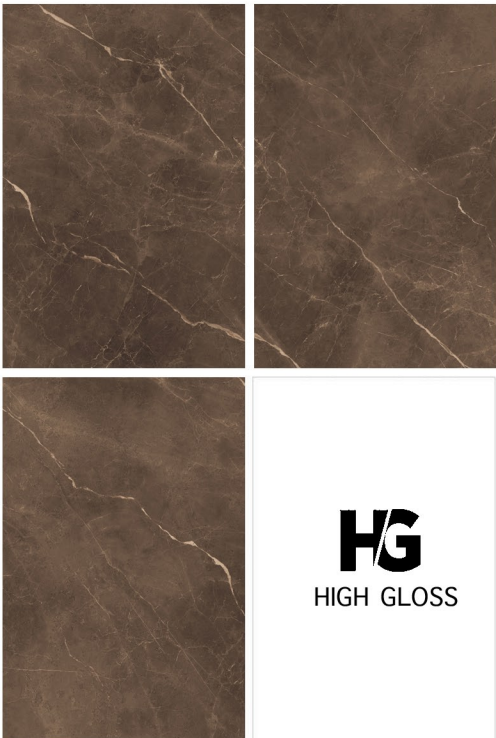

1200 x 1800 mm

ARMANI COOPER

HG
HIGH GLOSS

RANDOM