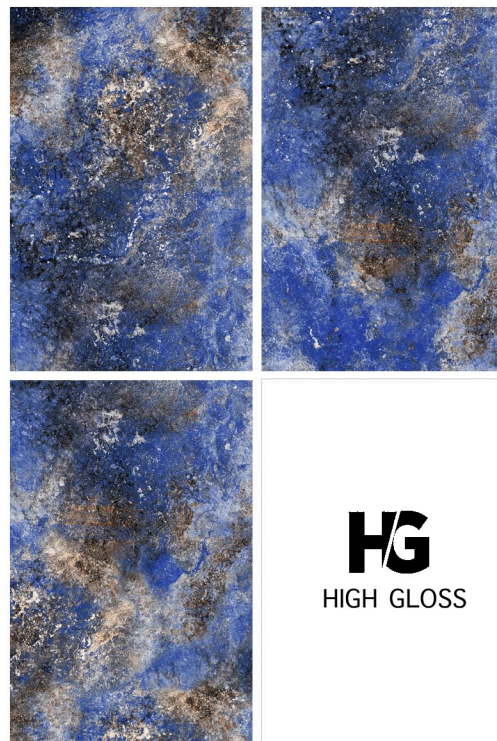

BRECCIA AURORA

HG
HIGH GLOSS

RANDOM

1200 x 1800 mm

CELLOSIA BLUE

← Resturent

RANDOM

HG
HIGH GLOSS

1200 x 1800 mm

CONCEPT OF ELIOTT GREY

1200 x 1800 mm

ELIOTT GREY

12000 x 18000

RANDOM

1200 x 1800 mm

EMERALD JADE