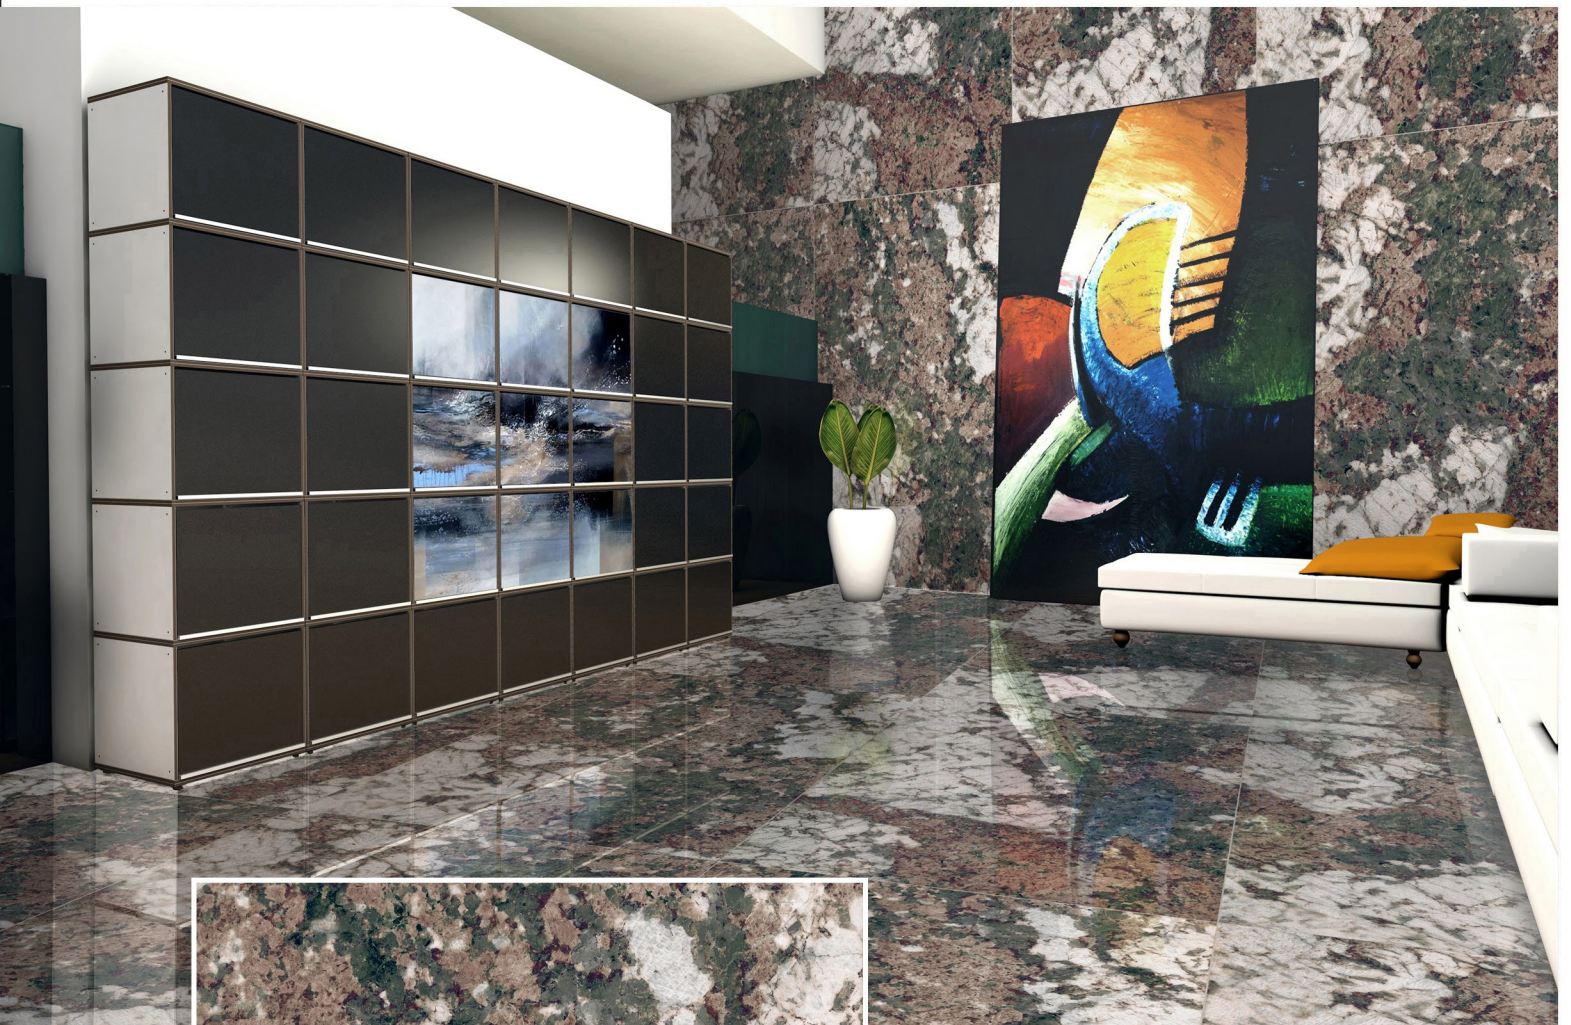

1200 x 1800 mm

PATAGONIA SADDLE

RANDOM

SP. COLOUR