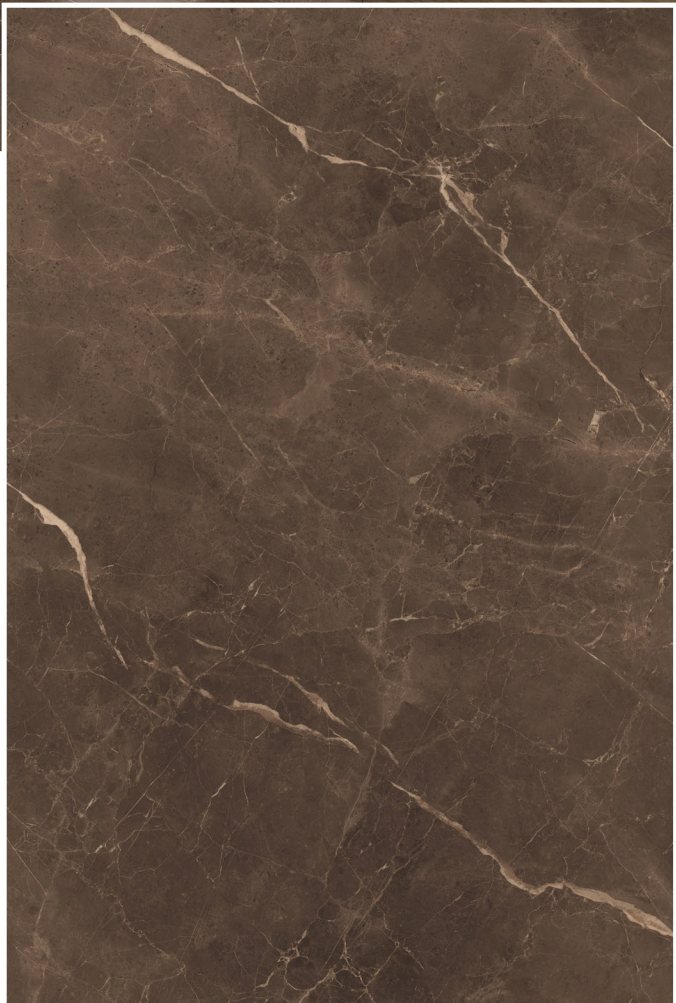

1200 x 1800 mm

ARMANI COOPER

HG
HIGH GLOSS

RANDOM