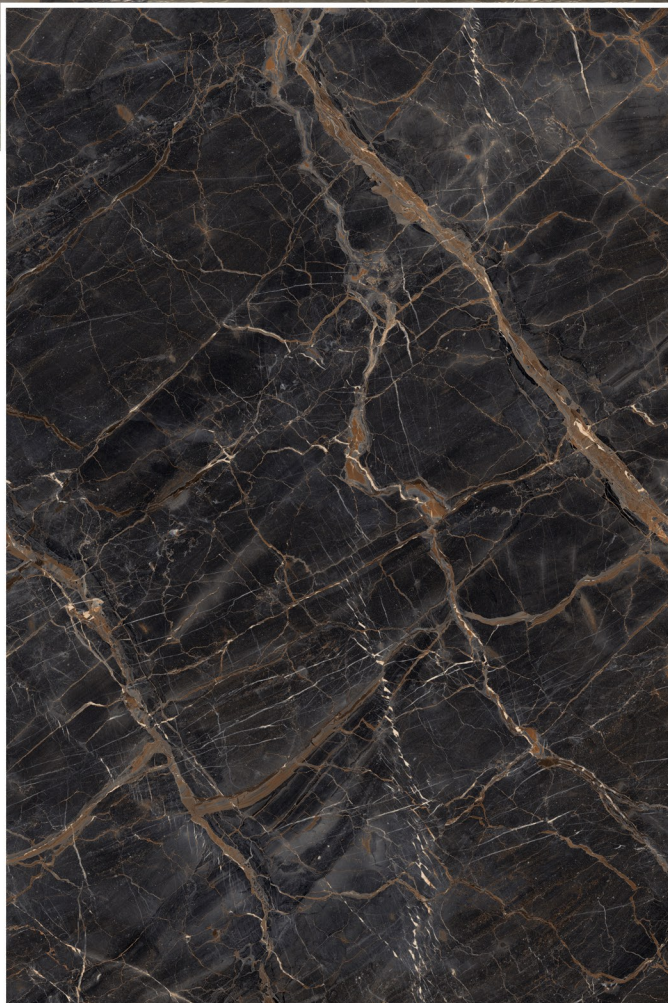

1200 x 1800 mm

ESTERDA BLACK

RANDOM

HG
HIGH GLOSS