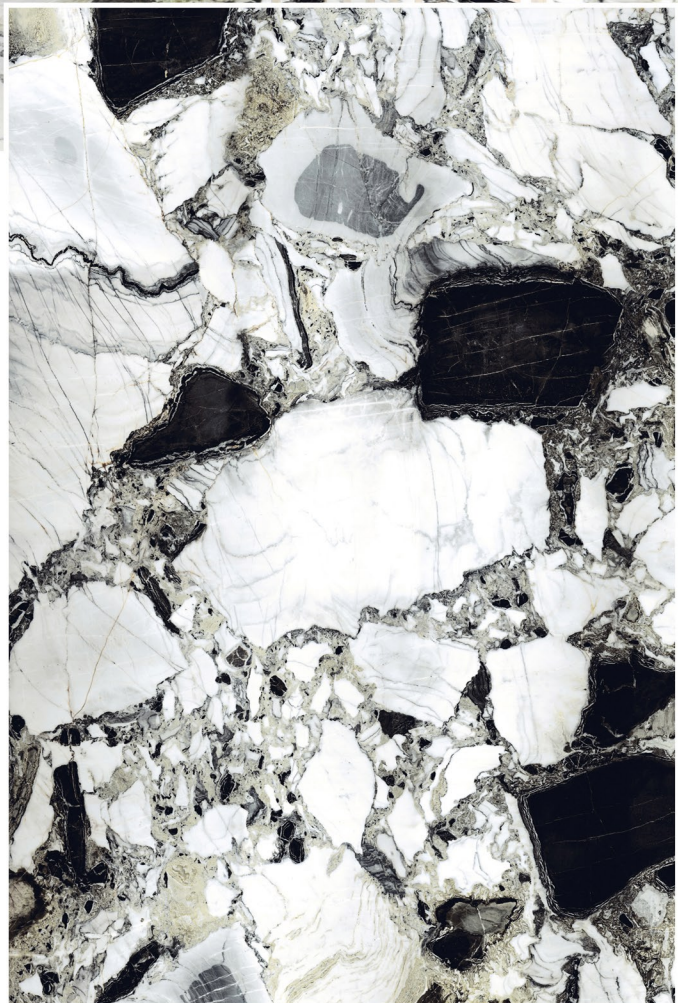

1200 x 1800 mm

CONCEPT OF ELIOTT GREY

1200 x 1800 mm

ELIOTT GREY

12000 x 18000

RANDOM

1200 x 1800 mm

EMERALD JADE