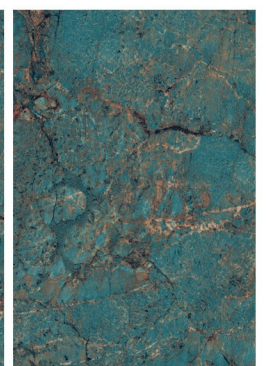

SP. COLOUR

1200 x 1800 mm

CONCEPT OF AMAZONITE AQUA

1200 x 1800 mm

AMAZONITE AQUA

12000 x 18000

RANDOM

1200 x 1800 mm