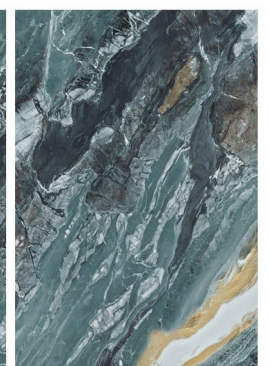

PATAGONIA SADDLE

RANDOM

SP. COLOUR

1200 x 1800 mm

CONCEPT OF ROME ROYALE

1200 x 1800 mm

ROME ROYALE

12000 x 18000

RANDOM

1200 x 1800 mm

STONEX GREEN

RANDOM

**next
generation
marble
slab**

CARVING

1200 x 1800 mm

AGUSTINE GREY