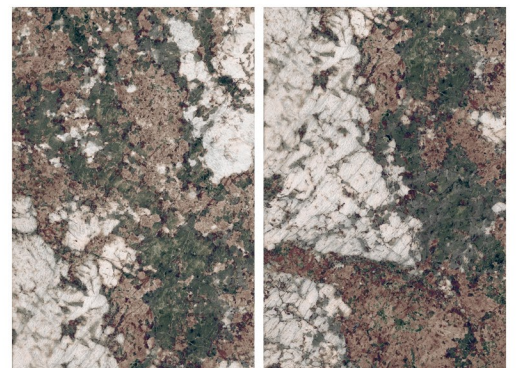

1200 x 1800 mm

PATAGONIA SADDLE

RANDOM

SP. COLOUR