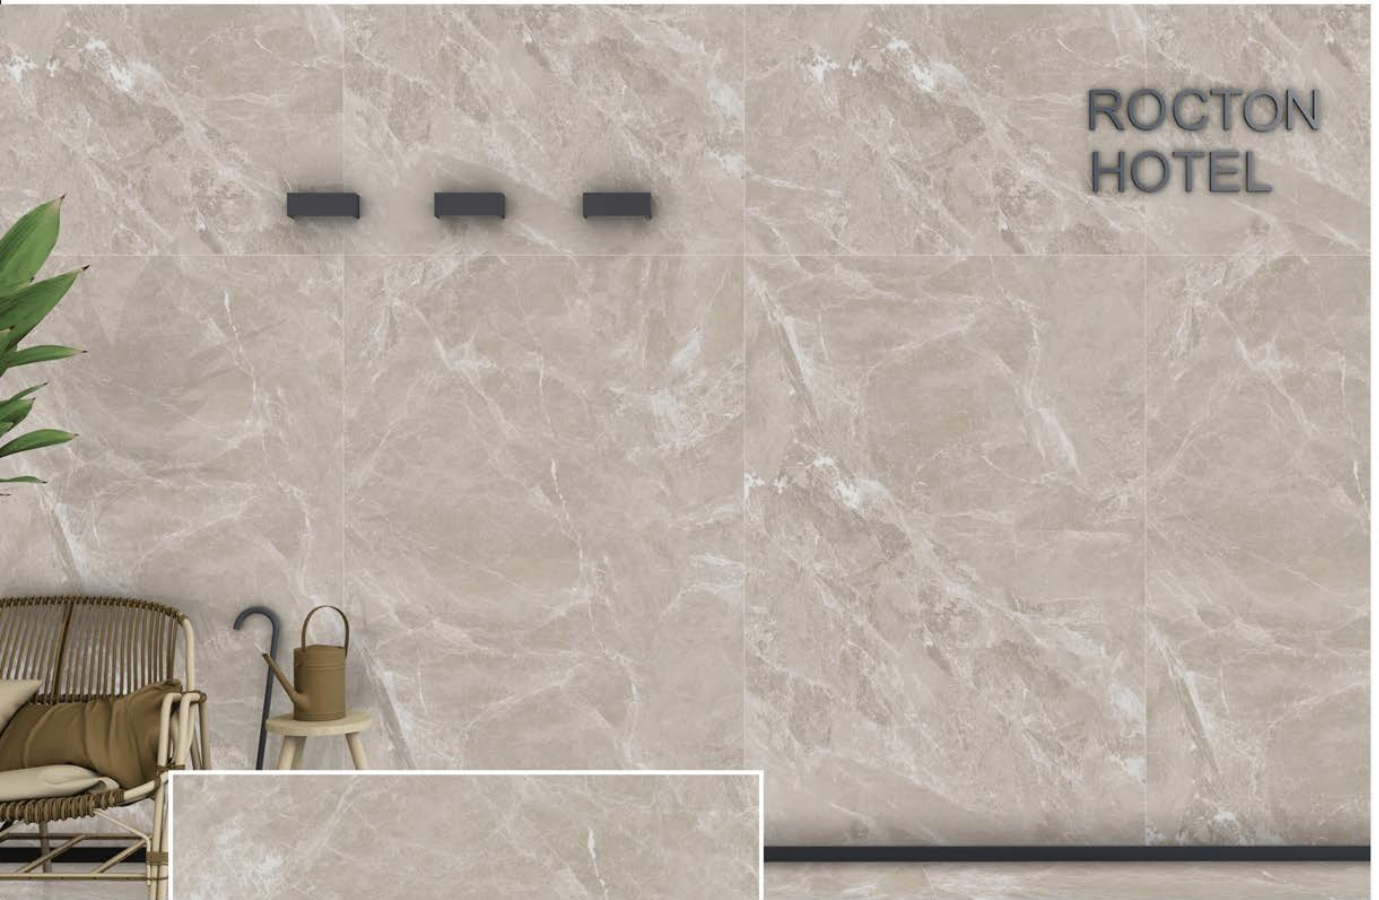

1200 x 1800 mm

FANTASY ALMOND

ROCTON
HOTEL