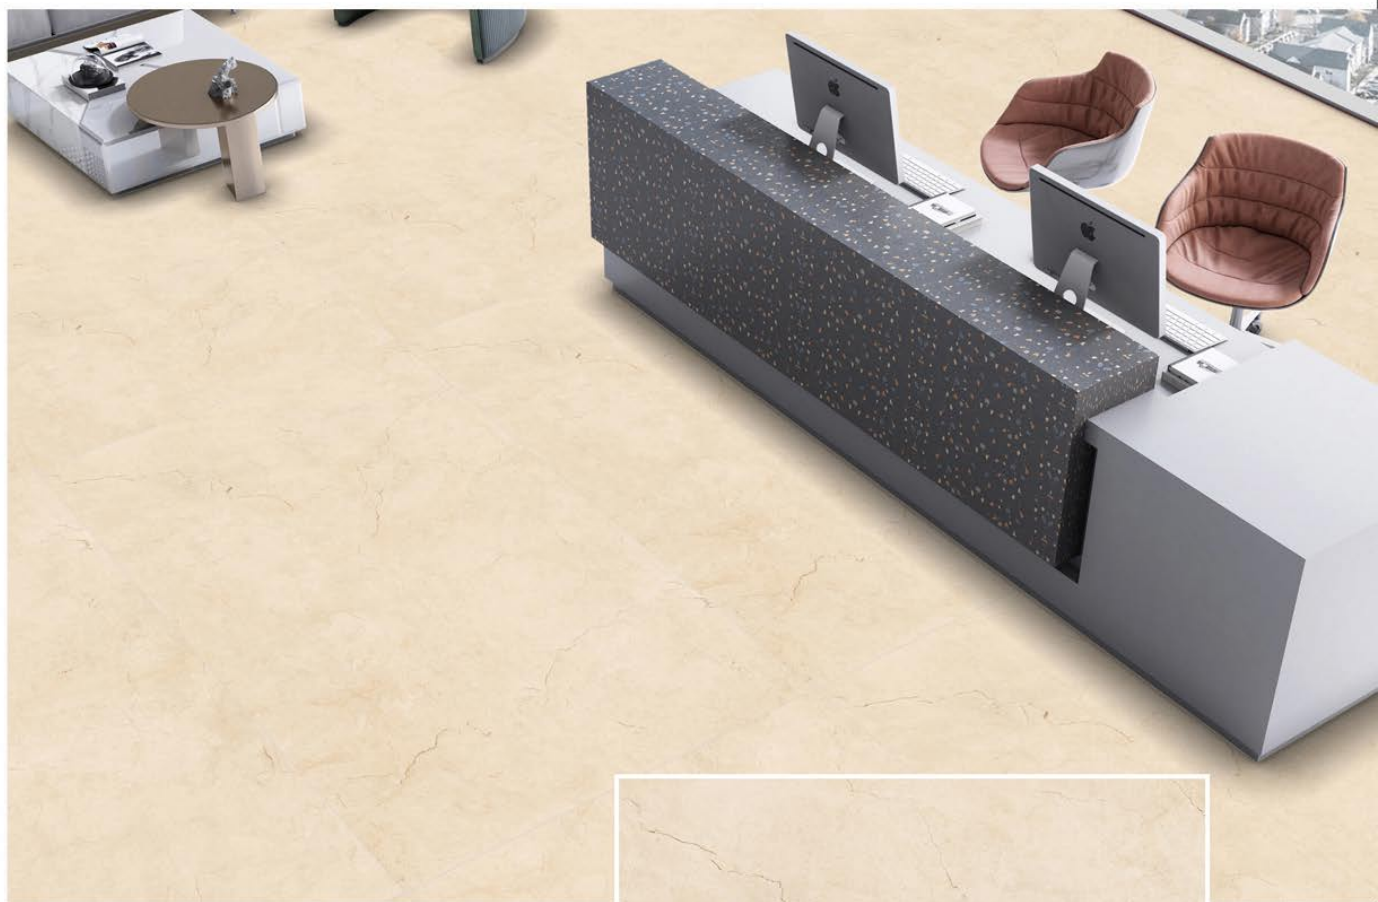

1200 x 1800 mm

MARFIL ROSETTO

RANDOM

R
RUSTIC