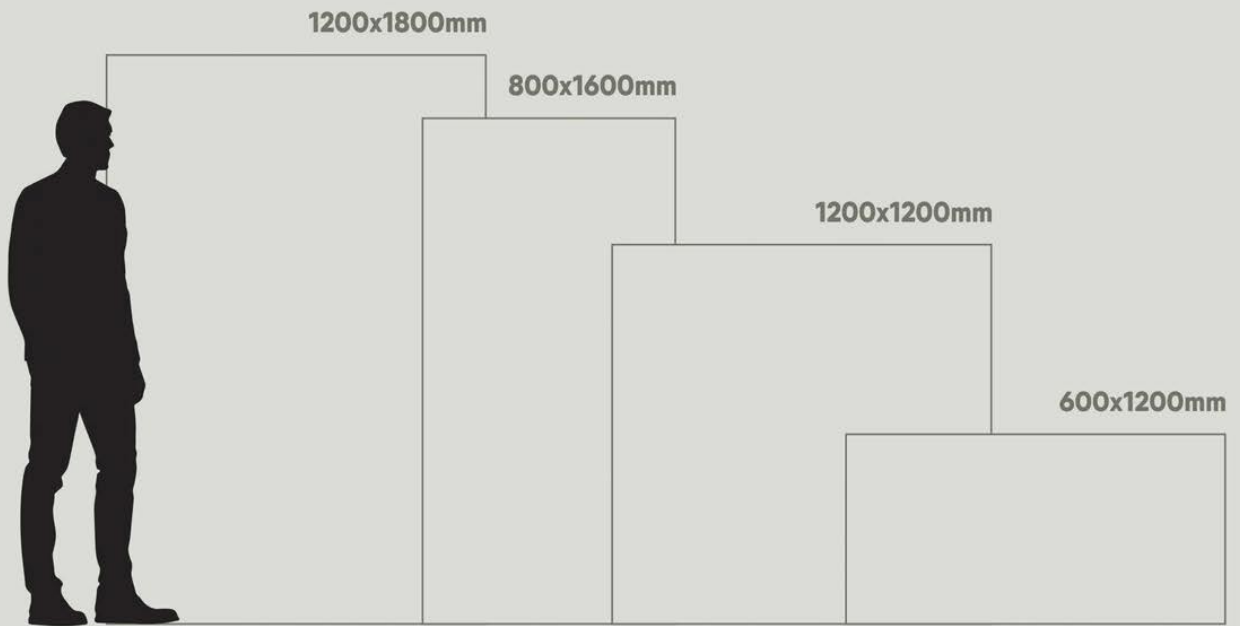

1200x1800 —

CREATIVE FROM ITS CORE

1200x1800mm
120x180cm

fantastic format

Taking into account the new demands of the world of architecture and interior design, Our launches new formats of slim slab marble tiles in large dimensions with the additions of 1200x1800mm expanding its range of technical solutions & innovation for better lifestyle.

GLOSSY

1200 x 1800 mm

CONCEPT OF AVIS WHITE

1200 x 1800 mm

AVIS WHITE

12000 x 18000

RANDOM

1200 x 1800 mm

CONCEPT OF BEETEL CREMA

1200 x 1800 mm

BEETEL CREMA

1200 x 1800

RANDOM

1200 x 1800 mm

BEETEL GRIS

RANDOM