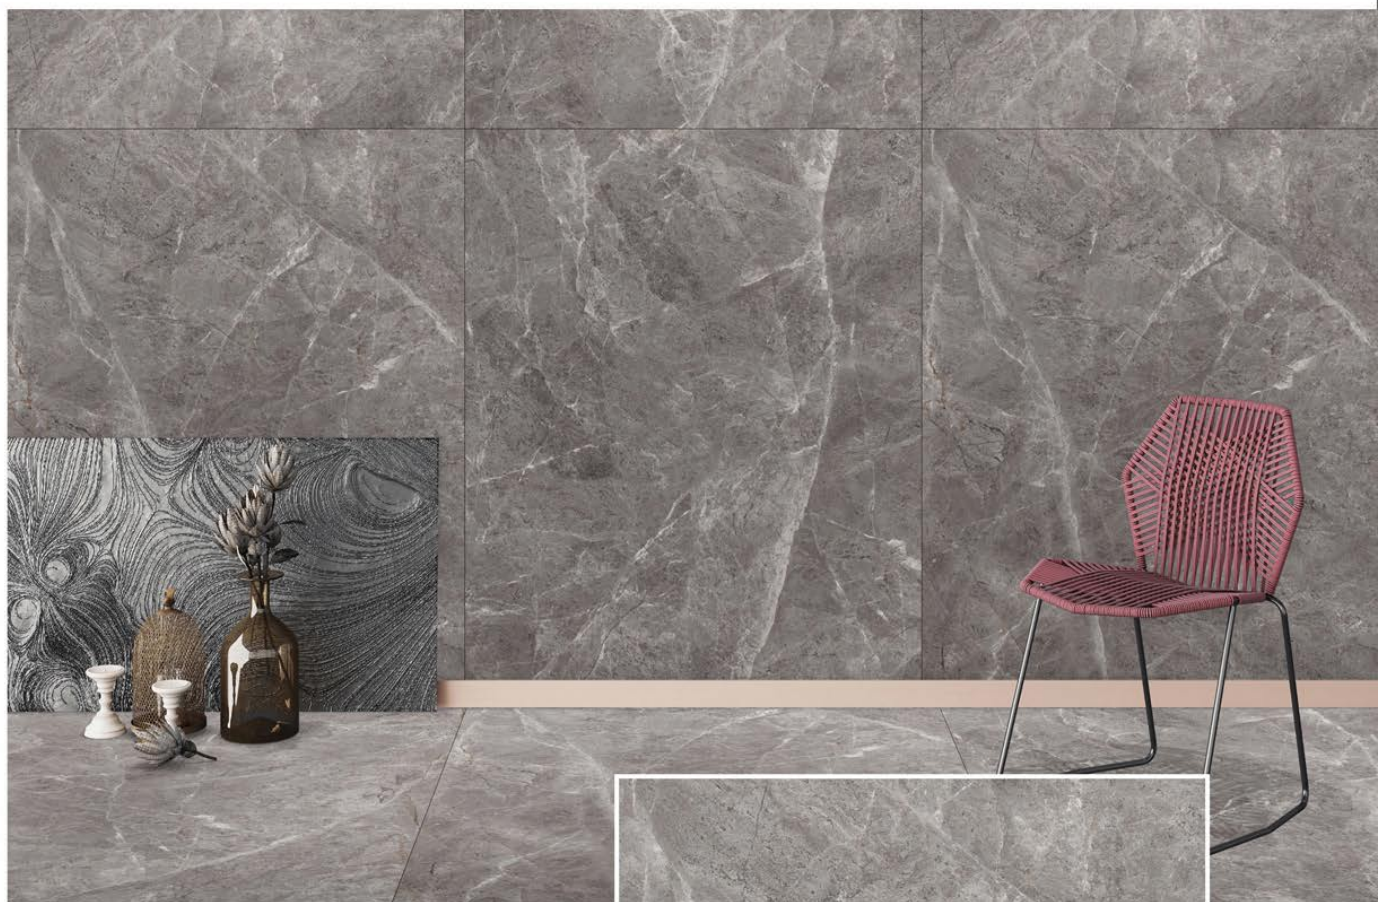

CONCEPT OF BEETEL CREMA

1200 x 1800 mm

BEETEL CREMA

1200 x 1800

RANDOM

1200 x 1800 mm

BEETEL GRIS

RANDOM